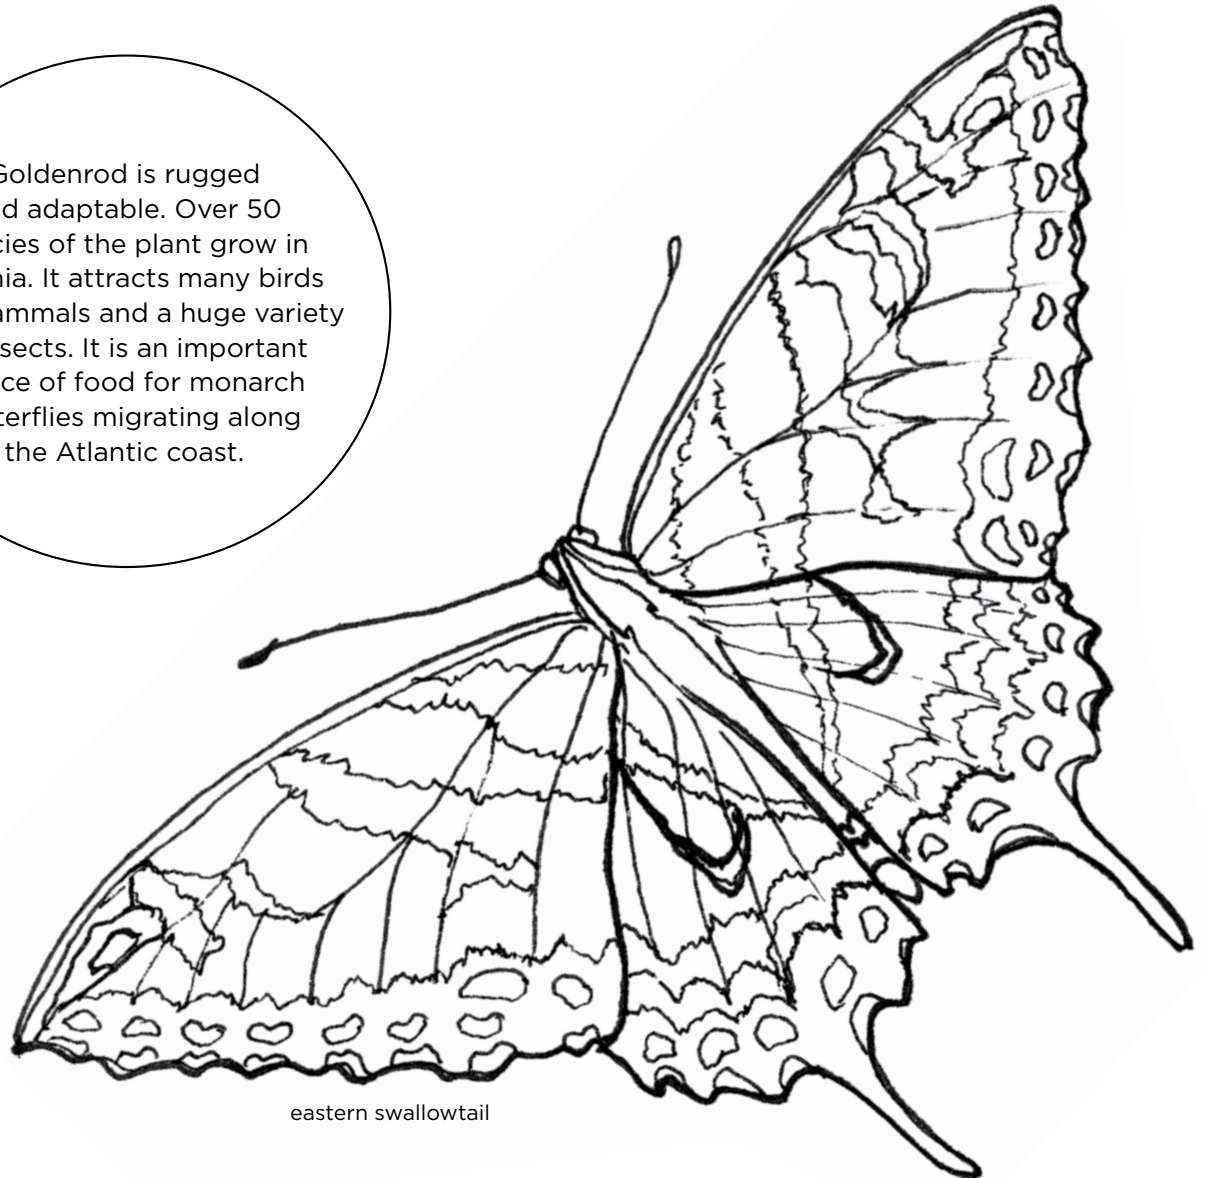

GOLDENROD

orange sulphur moth
(dorsal side)

orange sulphur moth
(ventral side)

goldfinch

Goldenrod is rugged and adaptable. Over 50 species of the plant grow in Virginia. It attracts many birds and mammals and a huge variety of insects. It is an important source of food for monarch butterflies migrating along the Atlantic coast.

GOLDENROD

Goldenrod is rugged and adaptable. Over 50 species of the plant grow in Virginia. It attracts many birds and mammals and a huge variety of insects. It is an important source of food for monarch butterflies migrating along the Atlantic coast.

Virginia
ctenucha moth

eastern swallowtail

MILKWEED

The Milkweed is the only plant that provides all the nourishment that a monarch caterpillar needs to transform from a caterpillar to a butterfly. As a matter of fact, the Monarch has been sometimes called the “milkweed butterfly.”