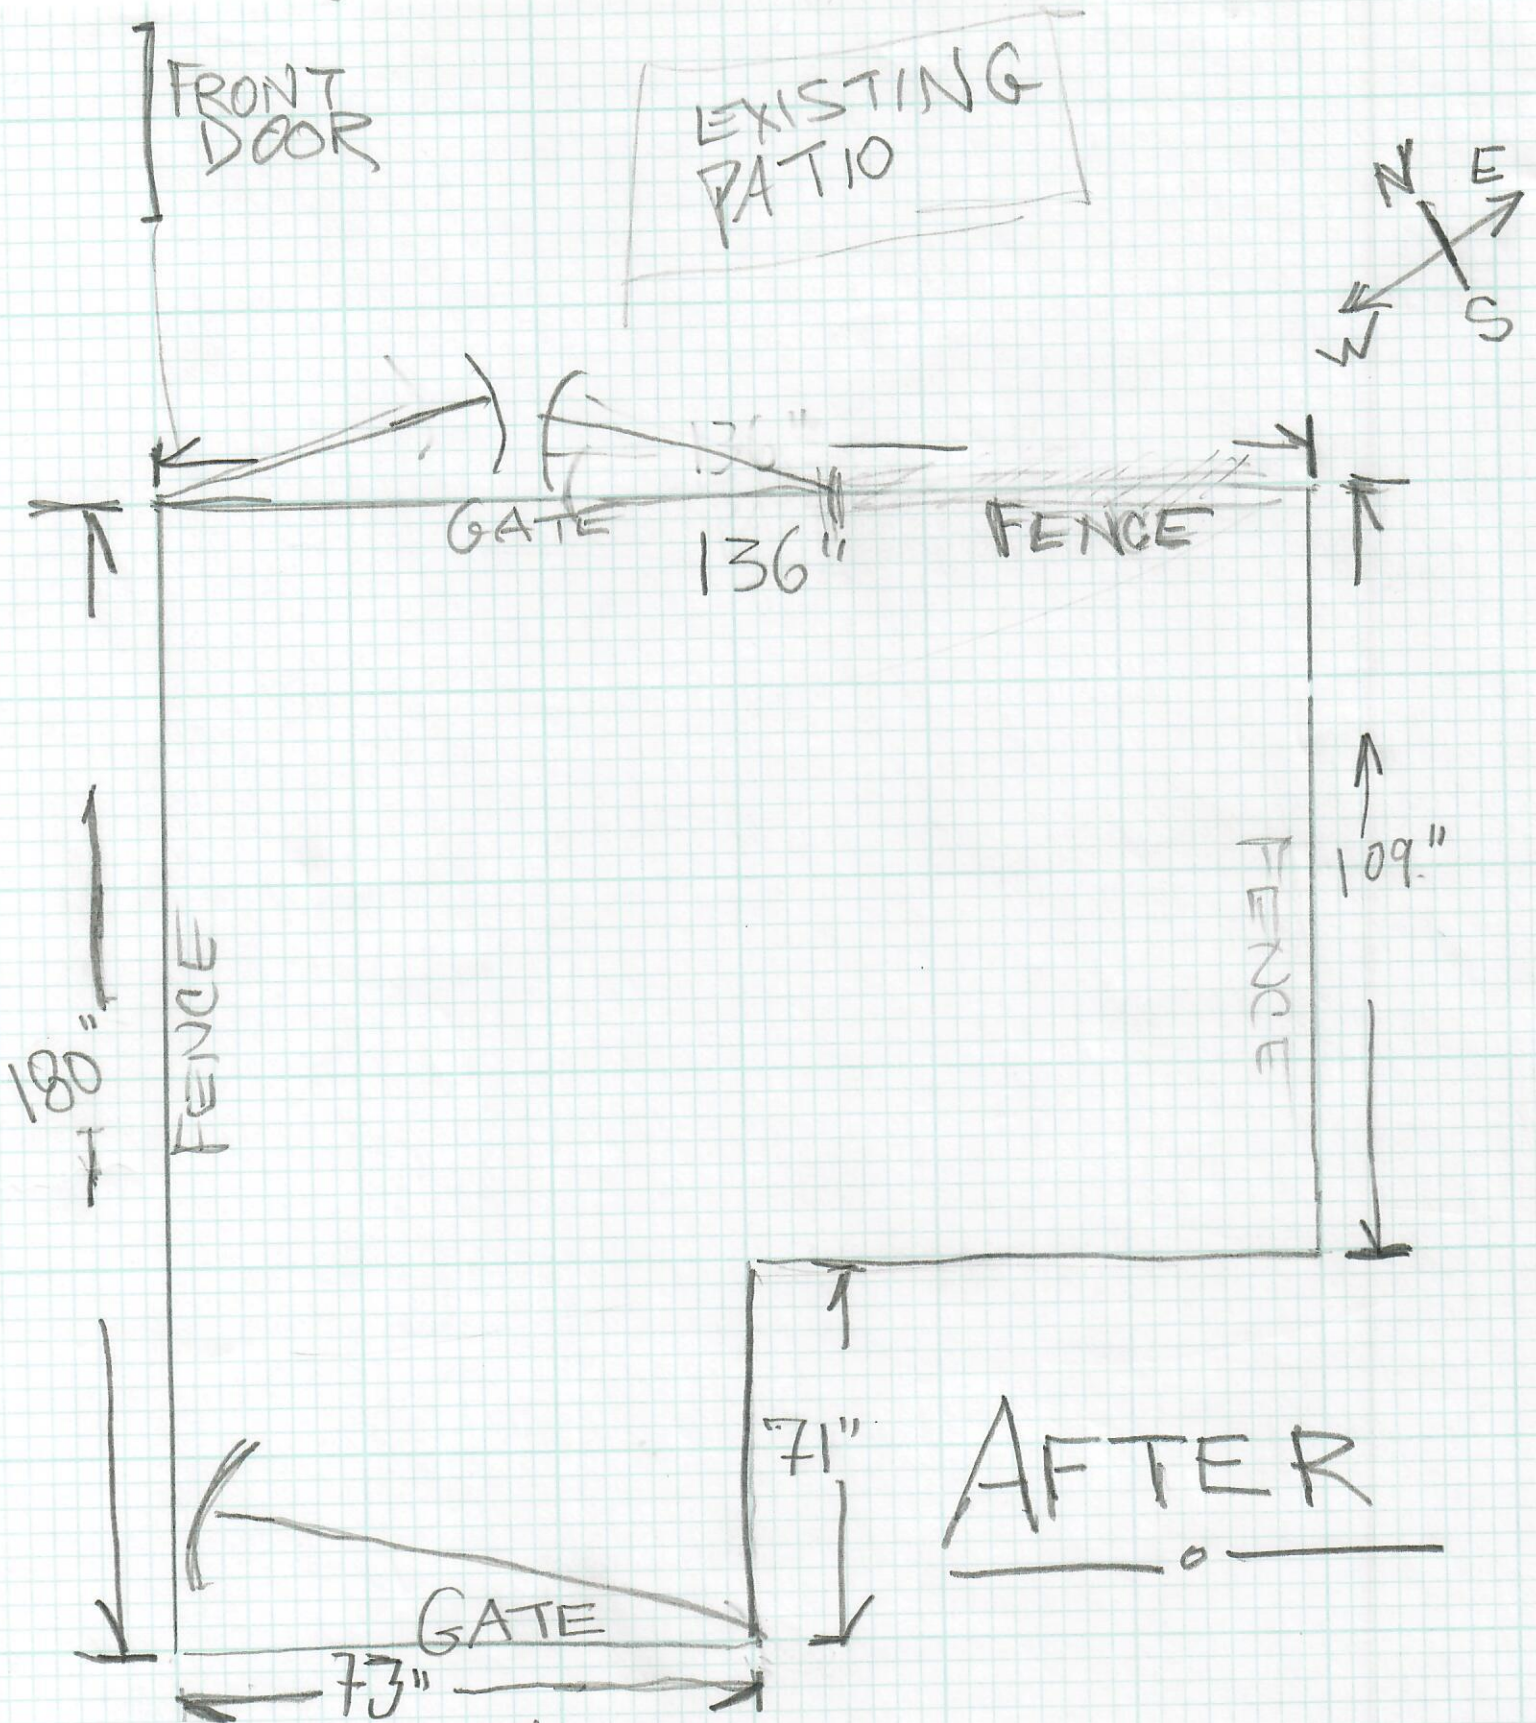

2817

205

3201

2915

2911

2905

2822

2818

2814

2907

53.96' (COMF)

23rd STREET NORT
40' WIDE

Replace steps with
stone patio marked
in yellow.

FRONT DOOR

EXISTING PATIO

GATE

136"

FENCE PLANTER Filled w/ CEMENT

↑ STEPS

↑ 109" STEPS

180"

FENCE

FENCE

↓ STEPS

71"

GATE

73"

BEFORE

2907 23rd STREET N
ARLINGTON, VA
22201

AFTER

2907 23rd STREET N
 ARLINGTON, VA
 22201