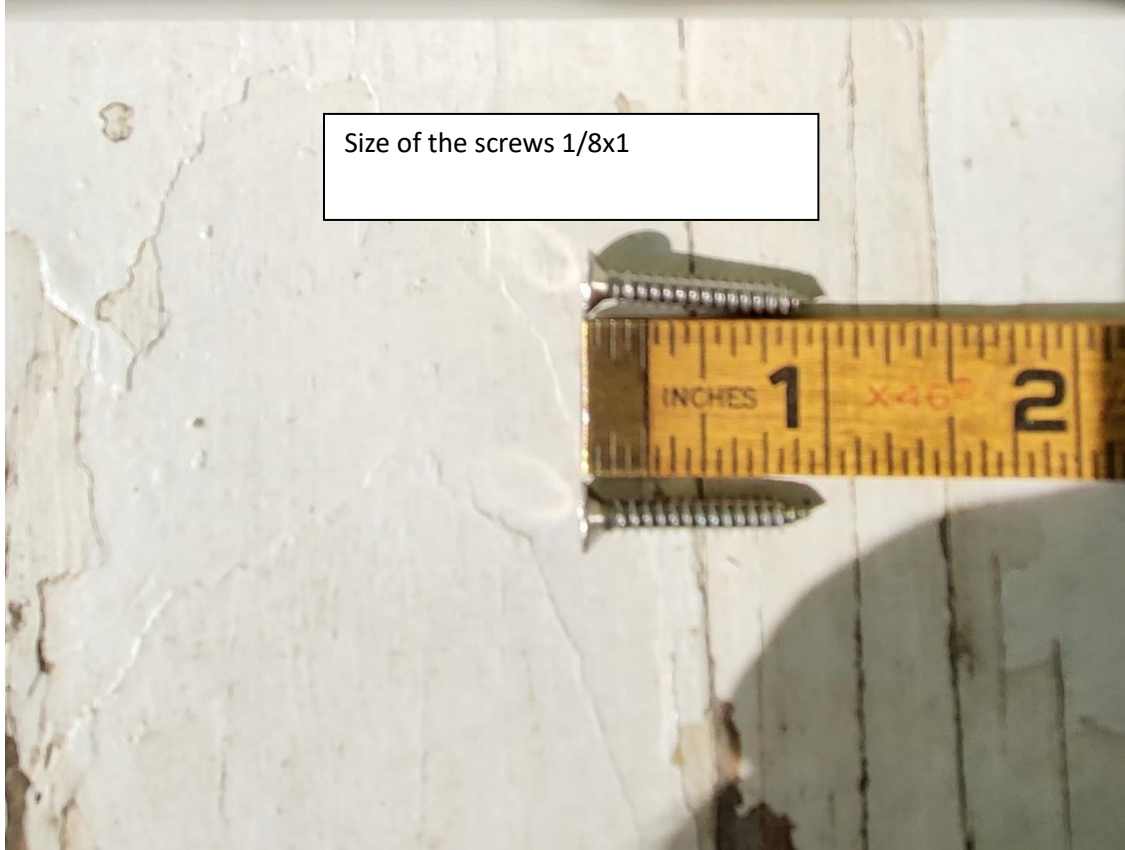

The blue line represent where the lights were installed

Size of the screws 1/8x1

Shows the process of the installation.

Shows where the lights were installed