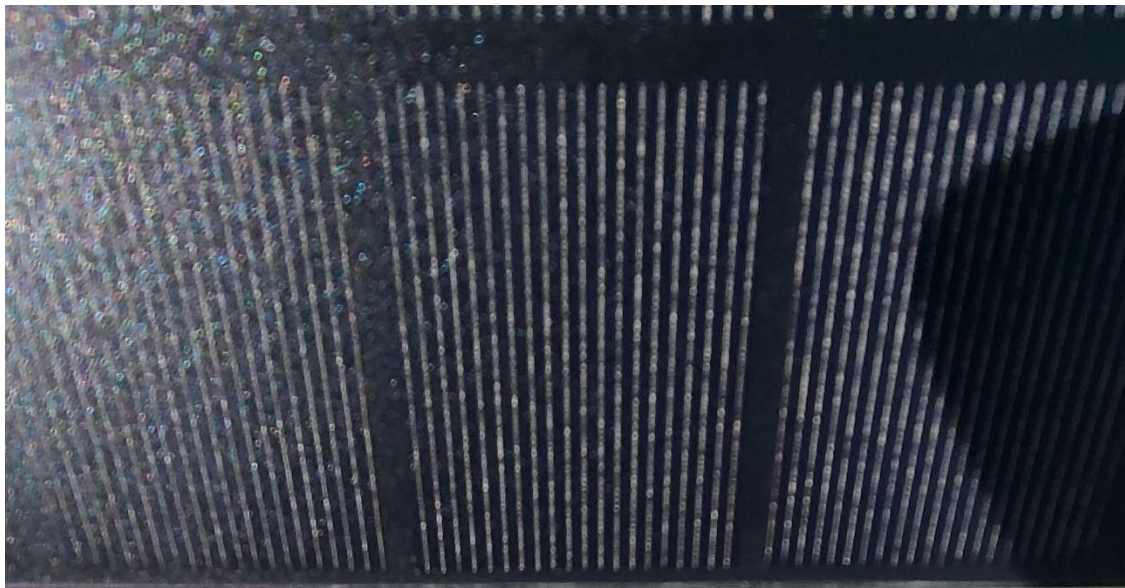

The blue line represent where the lights were installed

Size of the screws 1/8x1

Shows the process of the installation.

Shows where the lights were installed