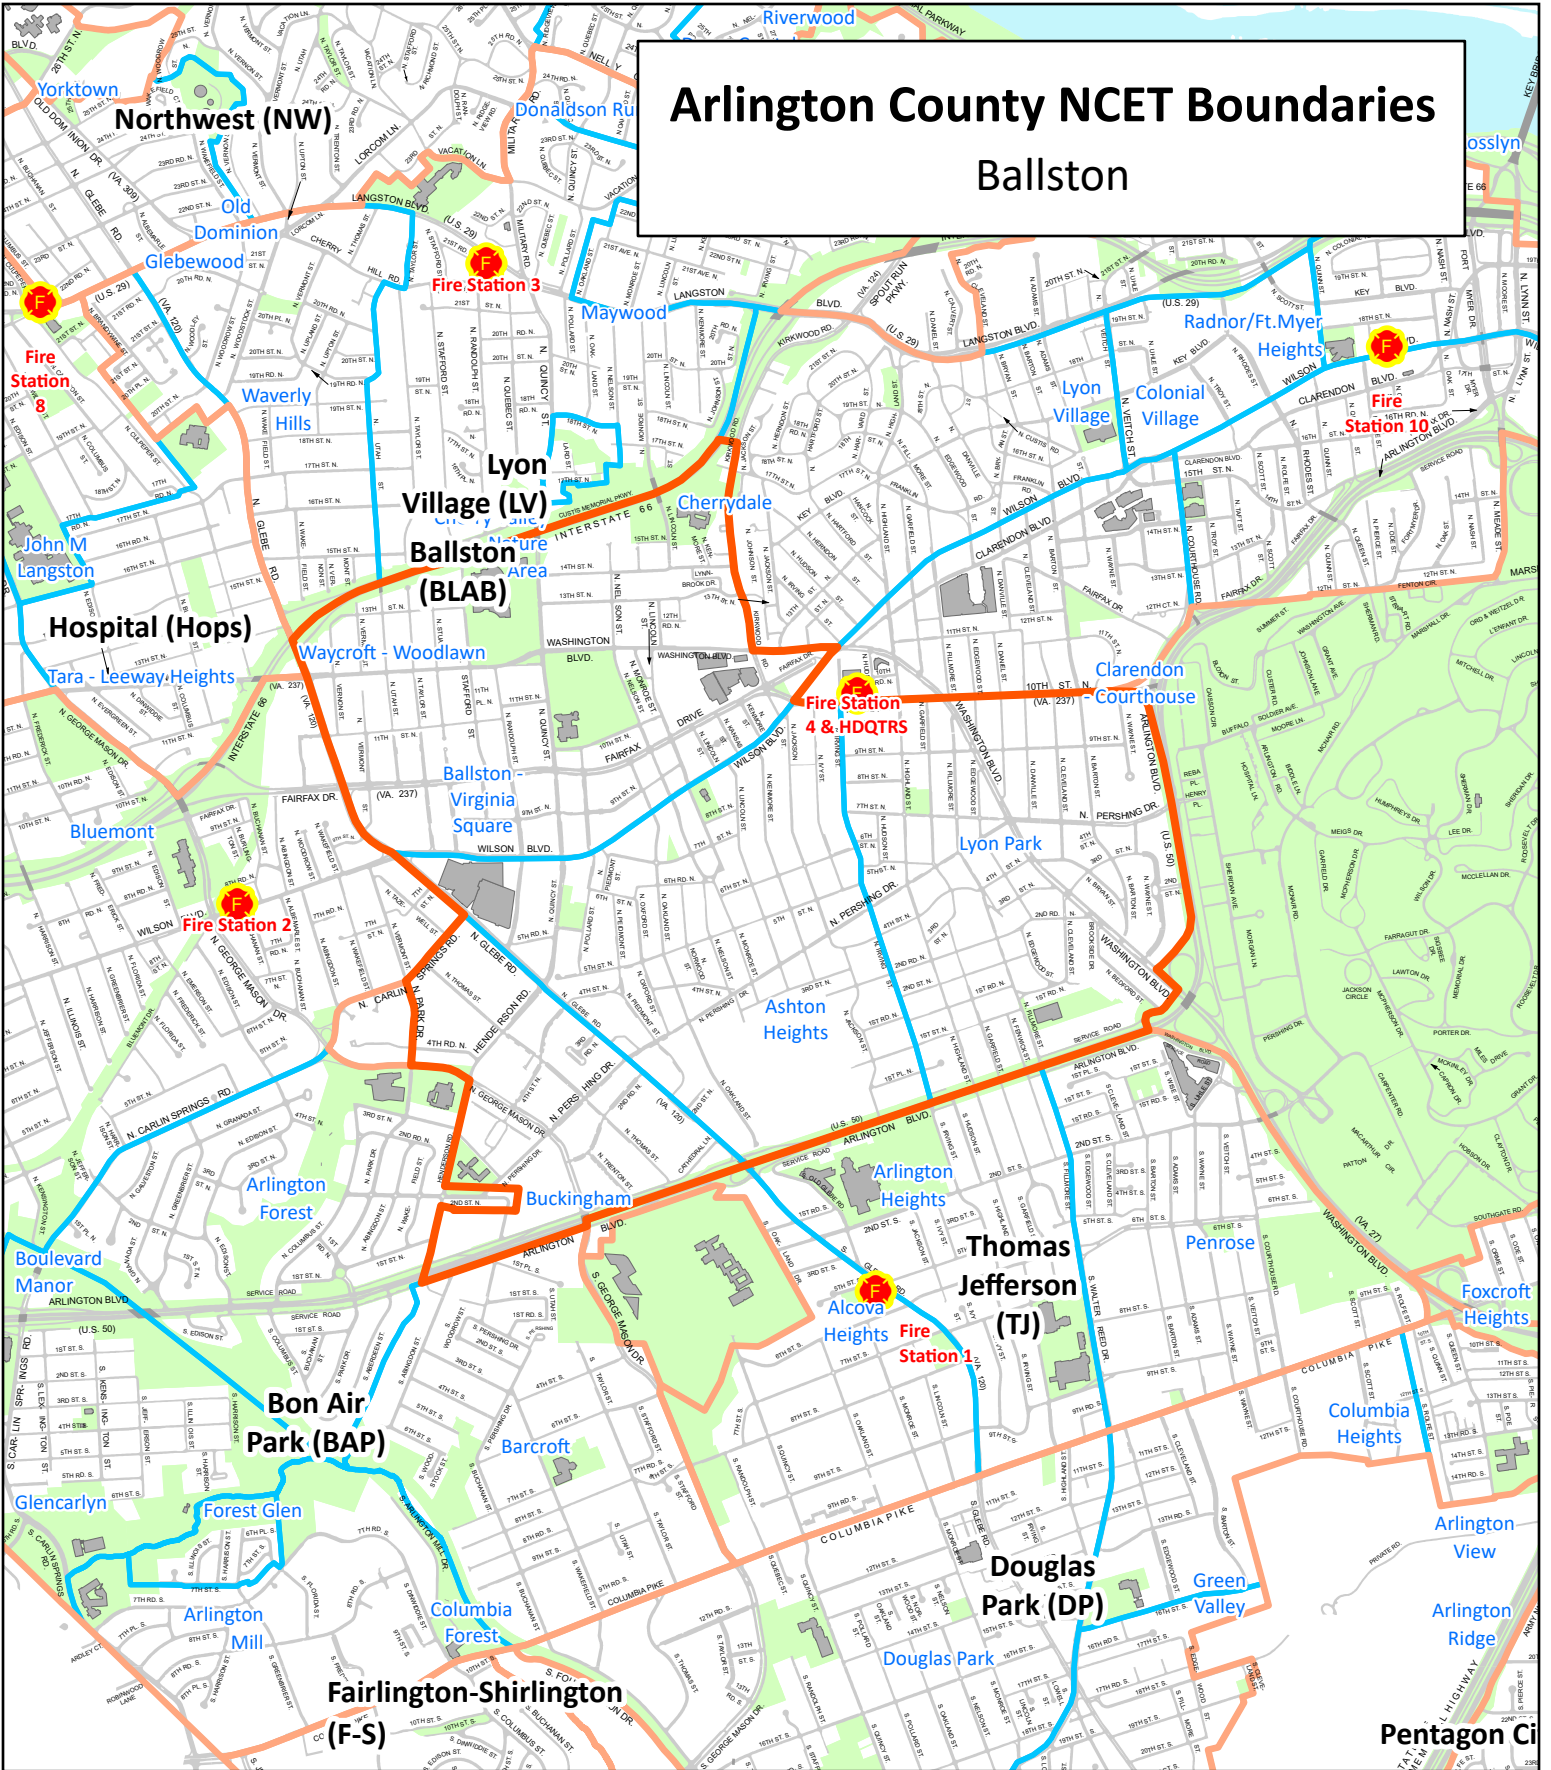

# Arlington County NCET Boundaries

## Ballston

-  Ballston
-  NCERT Boundary
-  Civic Association
-  County Building
-  Fire Station