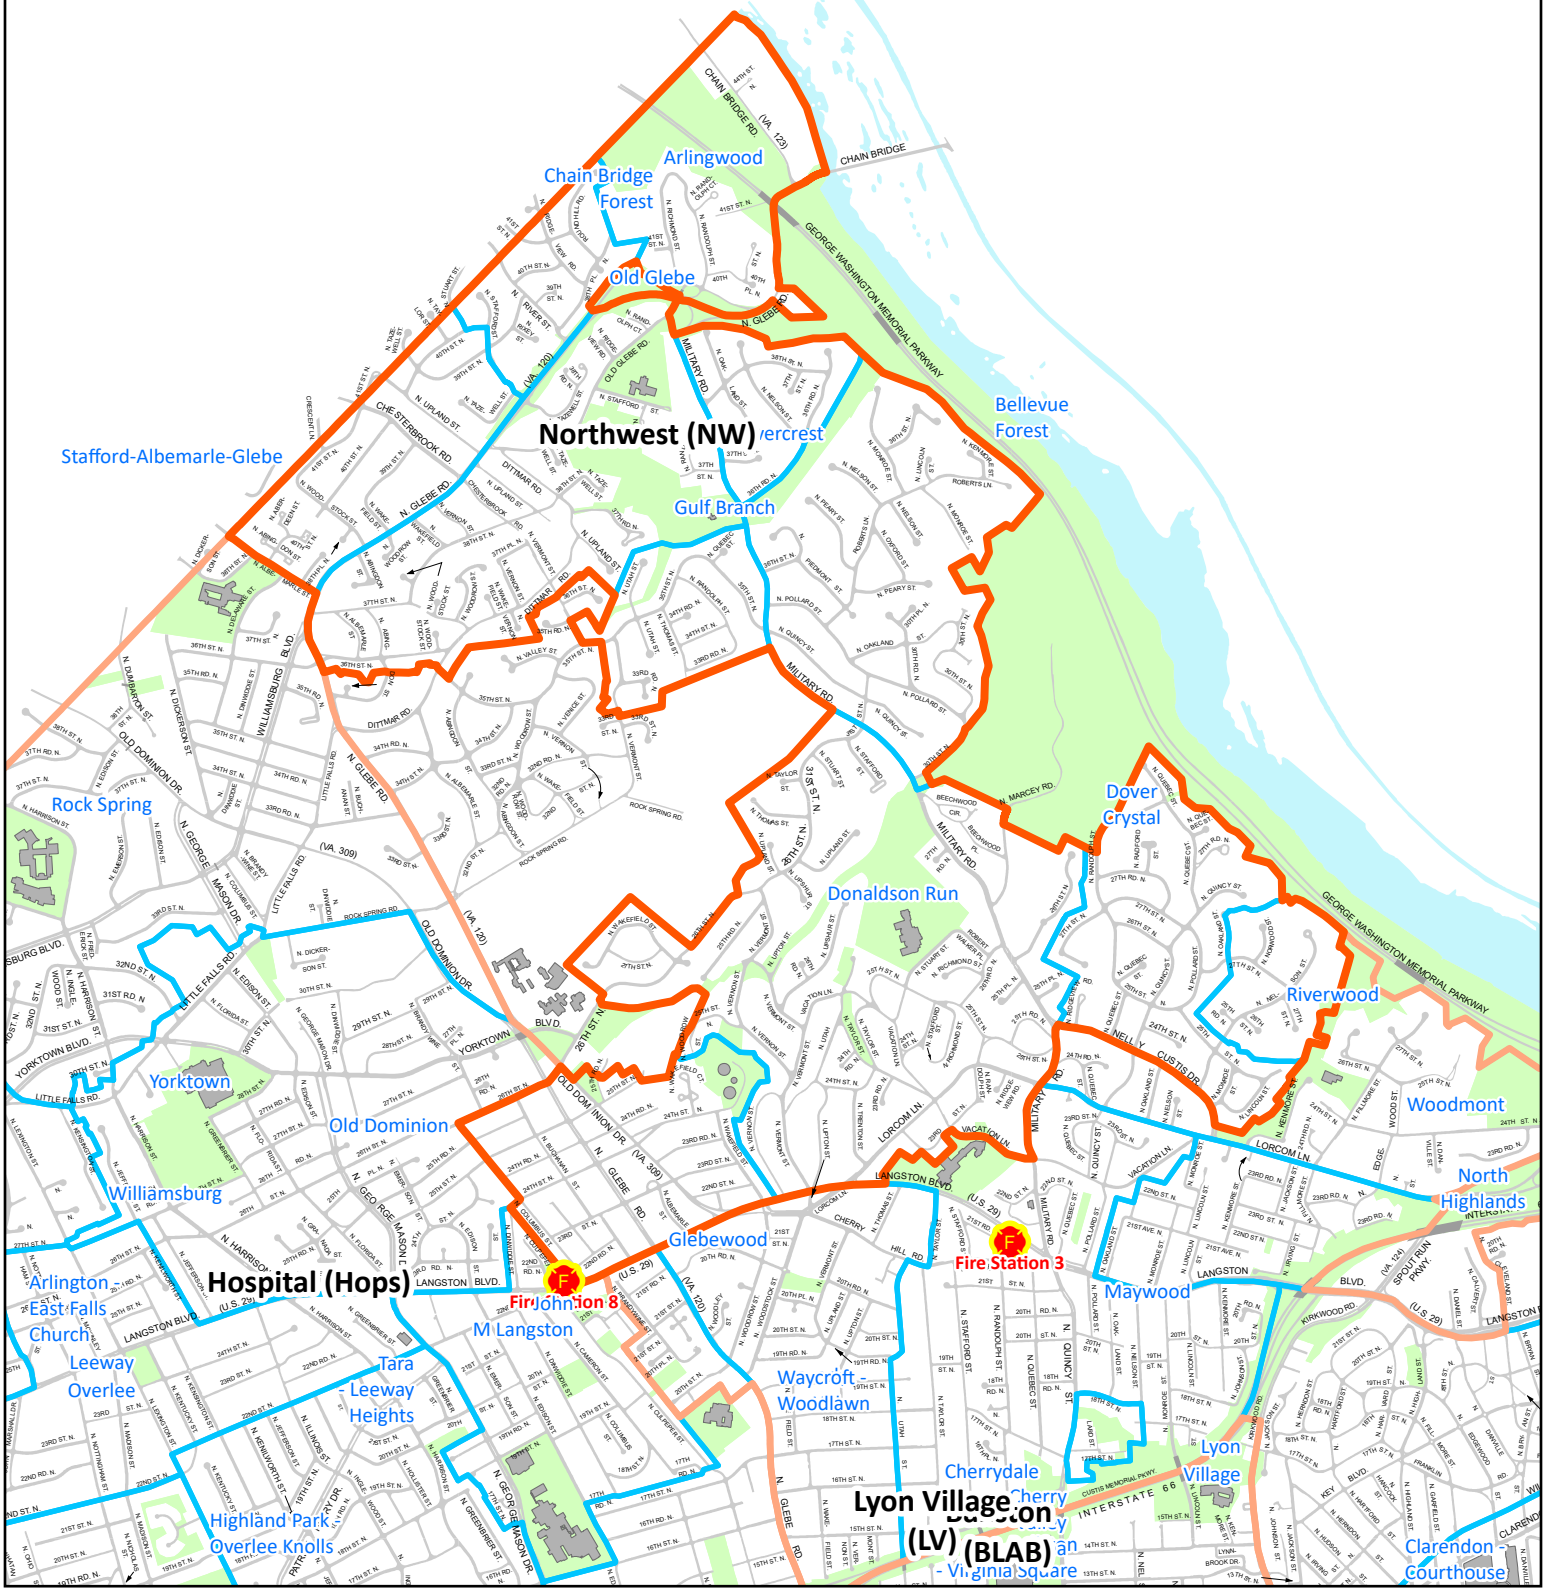

# Arlington County NCET Boundaries

## Northwest (NW)

-  Northwest
-  NCERT Boundary
-  Civic Association
-  County Building
-  Fire Station