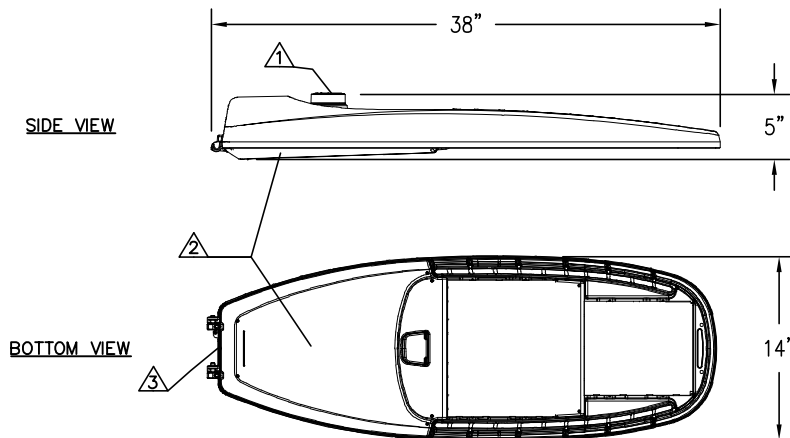

SMALL COBRA HEAD LUMINAIRE

MEDIUM COBRA HEAD LUMINAIRE

LARGE COBRA HEAD LUMINAIRE

NOTE:

1. DIMENSIONS ARE NOMINAL.
2. LUMINAIRE COLOR BLACK OR GREY (SPECIFIED DURING DESIGN/ORDER).

LEGEND:

-  7-PIN TWIST-LOCK ANSI 136.41 RECEPTACLE
-  TOOL-LESS ENTRY DOOR SECURED TO PREVENT ACCIDENTAL DISENGAGEMENT
-  MUST FIT ON A 2" OUTER DIAMETER AND A MINIMUM 4" LONG LUMINAIRE ARM TENON

COBRA HEAD LED LUMINAIRE

REVISION & DATE	

ARLINGTON COUNTY, VIRGINIA  
DEPARTMENT OF ENVIRONMENTAL SERVICES

DRAWING NO.  
**14110-03**