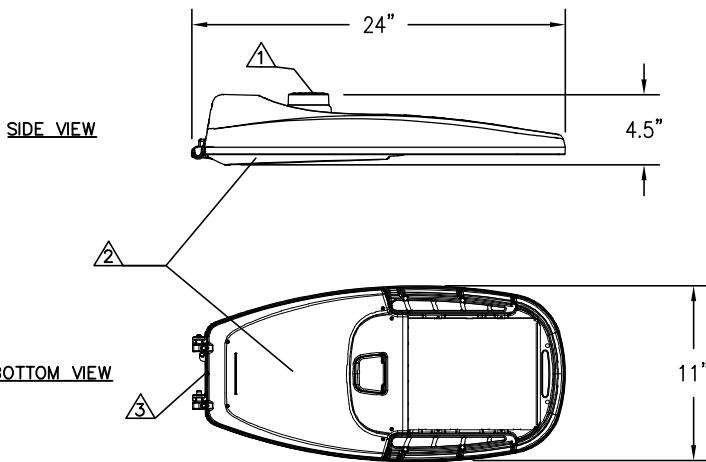

SMALL COBRA HEAD LUMINAIRE

MEDIUM COBRA HEAD LUMINAIRE

LARGE COBRA HEAD LUMINAIRE

NOTE:

1. DIMENSIONS ARE NOMINAL.
2. LUMINAIRE COLOR BLACK OR GREY (SPECIFIED DURING DESIGN/ORDER).

LEGEND:

-  7-PIN TWIST-LOCK ANSI 136.41 RECEPTACLE
-  TOOL-LESS ENTRY DOOR SECURED TO PREVENT ACCIDENTAL DISENGAGEMENT
-  MUST FIT ON A 2" OUTER DIAMETER AND A MINIMUM 4" LONG LUMINAIRE ARM TENON

COBRA HEAD LED LUMINAIRE

REVISION & DATE	

ARLINGTON COUNTY, VIRGINIA  
DEPARTMENT OF ENVIRONMENTAL SERVICES

DRAWING NO.  
**14110-03**