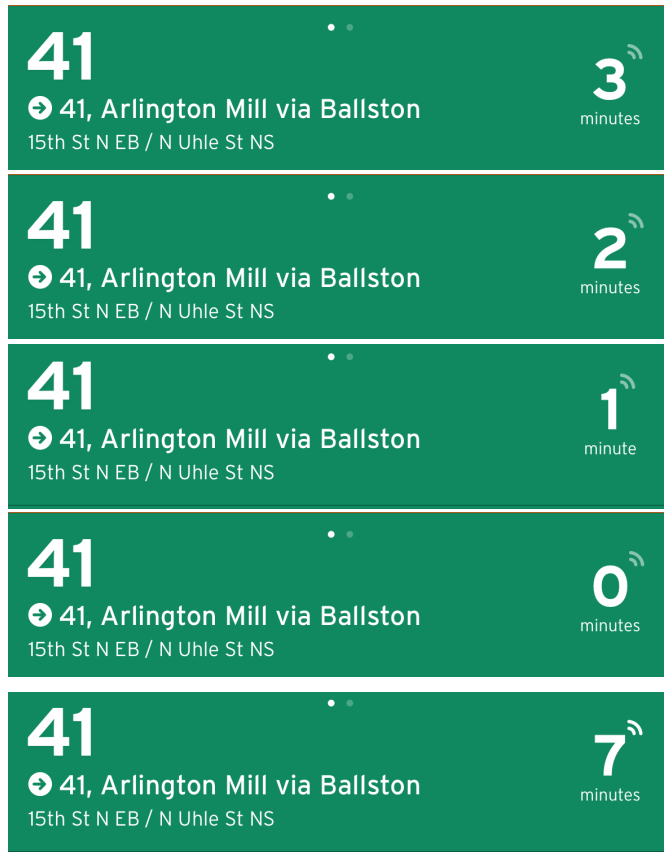

Real Time Challenges Update

Josh Drucker
Transit Technology Manager

3/12/2024

What is a Ghost Bus?

- Real-time signs say a bus is coming and no bus arrives

transit

moovit

Google Maps

Apple Maps

Rider Alerts will be displayed on Real-Time tracking

Solution

- Software was created to update and connect the current alert system to integrate with the latest standards
- The ART Dispatch team will be trained on the update to the alert system
- The solution is scheduled to go live on April 1st, 2024
- Questions?