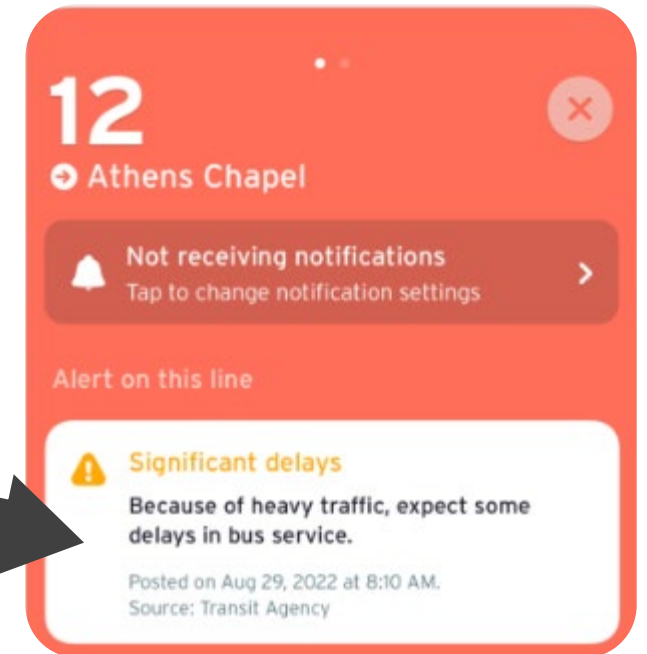

Real Time Challenges Update

Josh Drucker
Transit Technology Manager

3/12/2024

What is a Ghost Bus?

- Real-time signs say a bus is coming and no bus arrives

transit

moovit

Google Maps

Apple Maps

Rider Alerts will be displayed on Real-Time tracking

Solution

- Software was created to update and connect the current alert system to integrate with the latest standards
- The ART Dispatch team will be trained on the update to the alert system
- The solution is scheduled to go live on April 1st, 2024
- Questions?