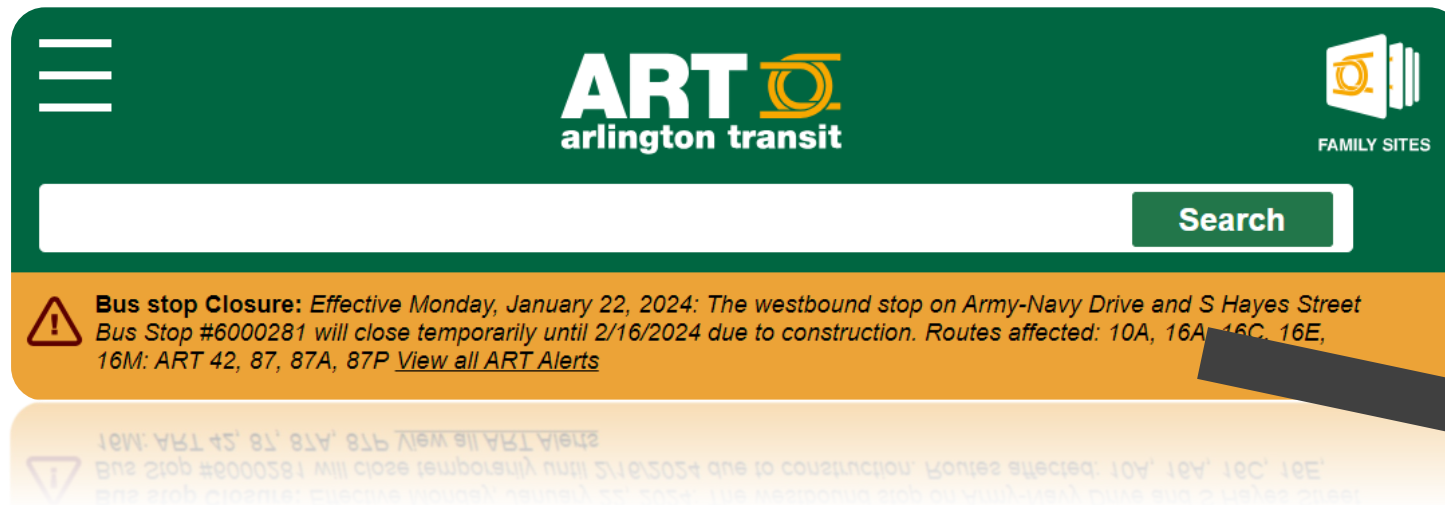

Real Time Challenges Update

Josh Drucker
Transit Technology Manager

3/12/2024

What is a Ghost Bus?

- Real-time signs say a bus is coming and no bus arrives

transit

moovit

Google Maps

Apple Maps

Rider Alerts will be displayed on Real-Time tracking

Solution

- Software was created to update and connect the current alert system to integrate with the latest standards
- The ART Dispatch team will be trained on the update to the alert system
- The solution is scheduled to go live on April 1st, 2024
- Questions?