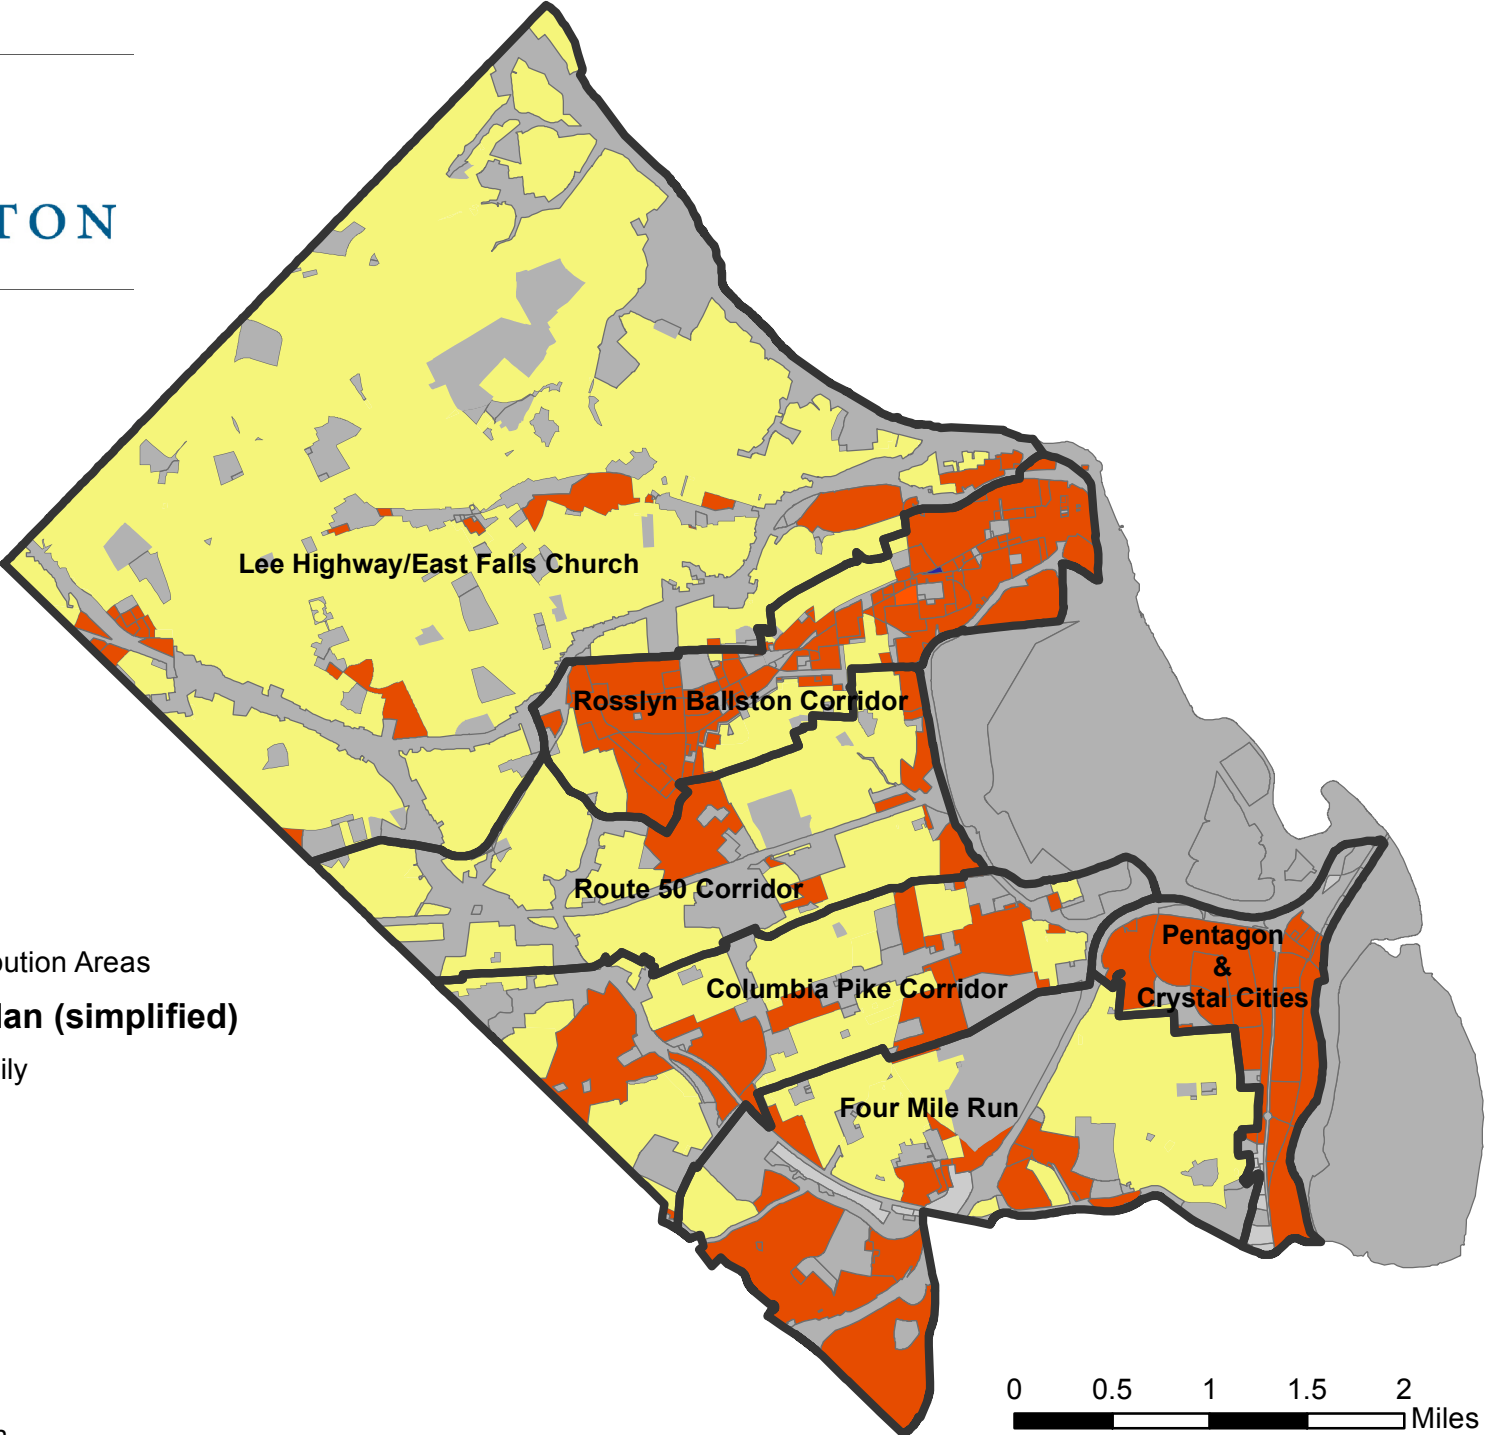

Proposed Reporting Areas for Geographic Distribution

ARLINGTON
VIRGINIA

Legend

Geographic Distribution Areas

General Land Use Plan (simplified)

Possible multi-family

Single family

Other

For discussion purposes only.

Prepared by CPHD/Housing Division
January 23, 2014