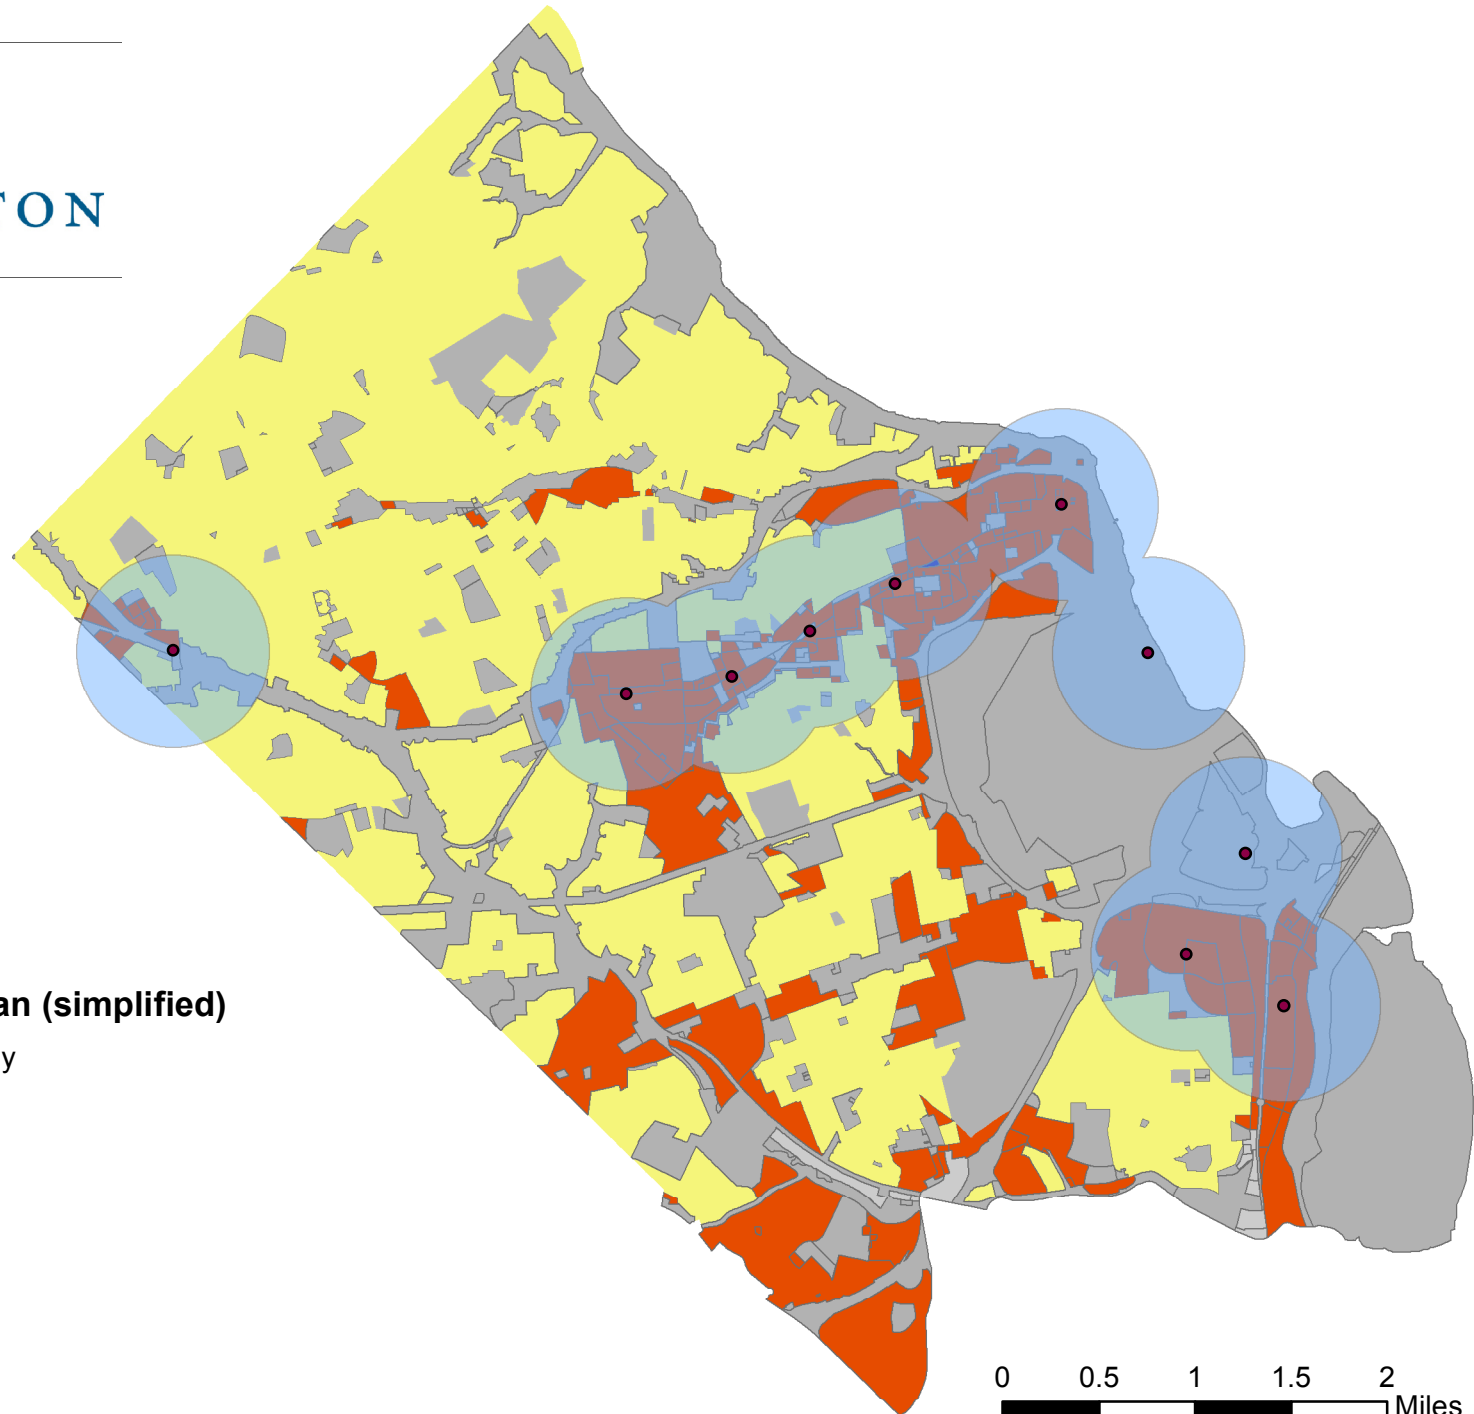

Half Mile Radius from Metro Stations

Legend

- METRO Stations
- Half-mile Radius

General Land Use Plan (simplified)

- Possible multi-family
- Single family
- Other

For discussion purposes only.

Prepared by CPHD/Housing Division
January 23, 2014

0 0.5 1 1.5 2 Miles