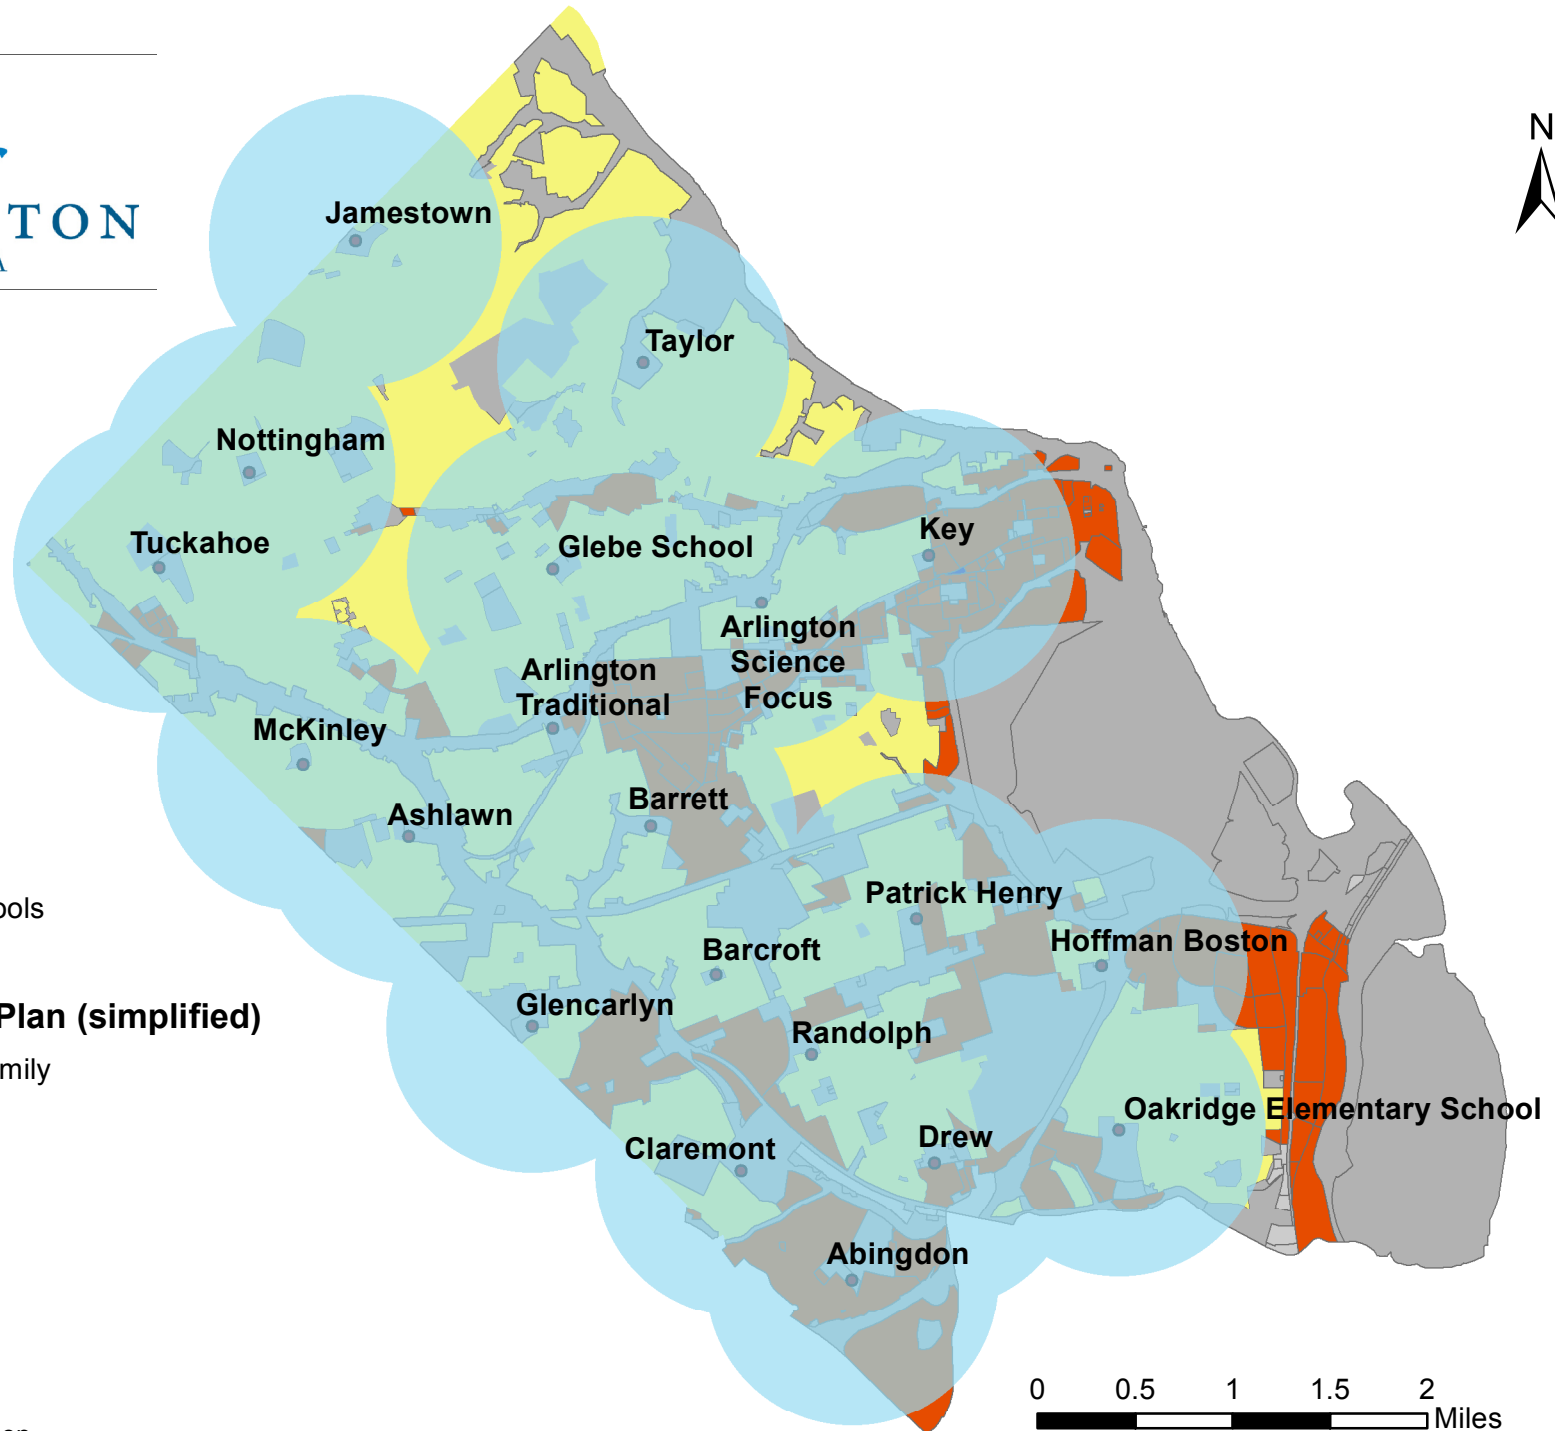

Three Quarter Mile Radius from Elementary Schools

ARLINGTON
VIRGINIA

Legend

• Elementary Schools

3/4 mile radius

General Land Use Plan (simplified)

Possible multi-family

Single family

Other

For discussion purposes only.

Prepared by CPHD/Housing Division
January 23, 2014

0 0.5 1 1.5 2 Miles