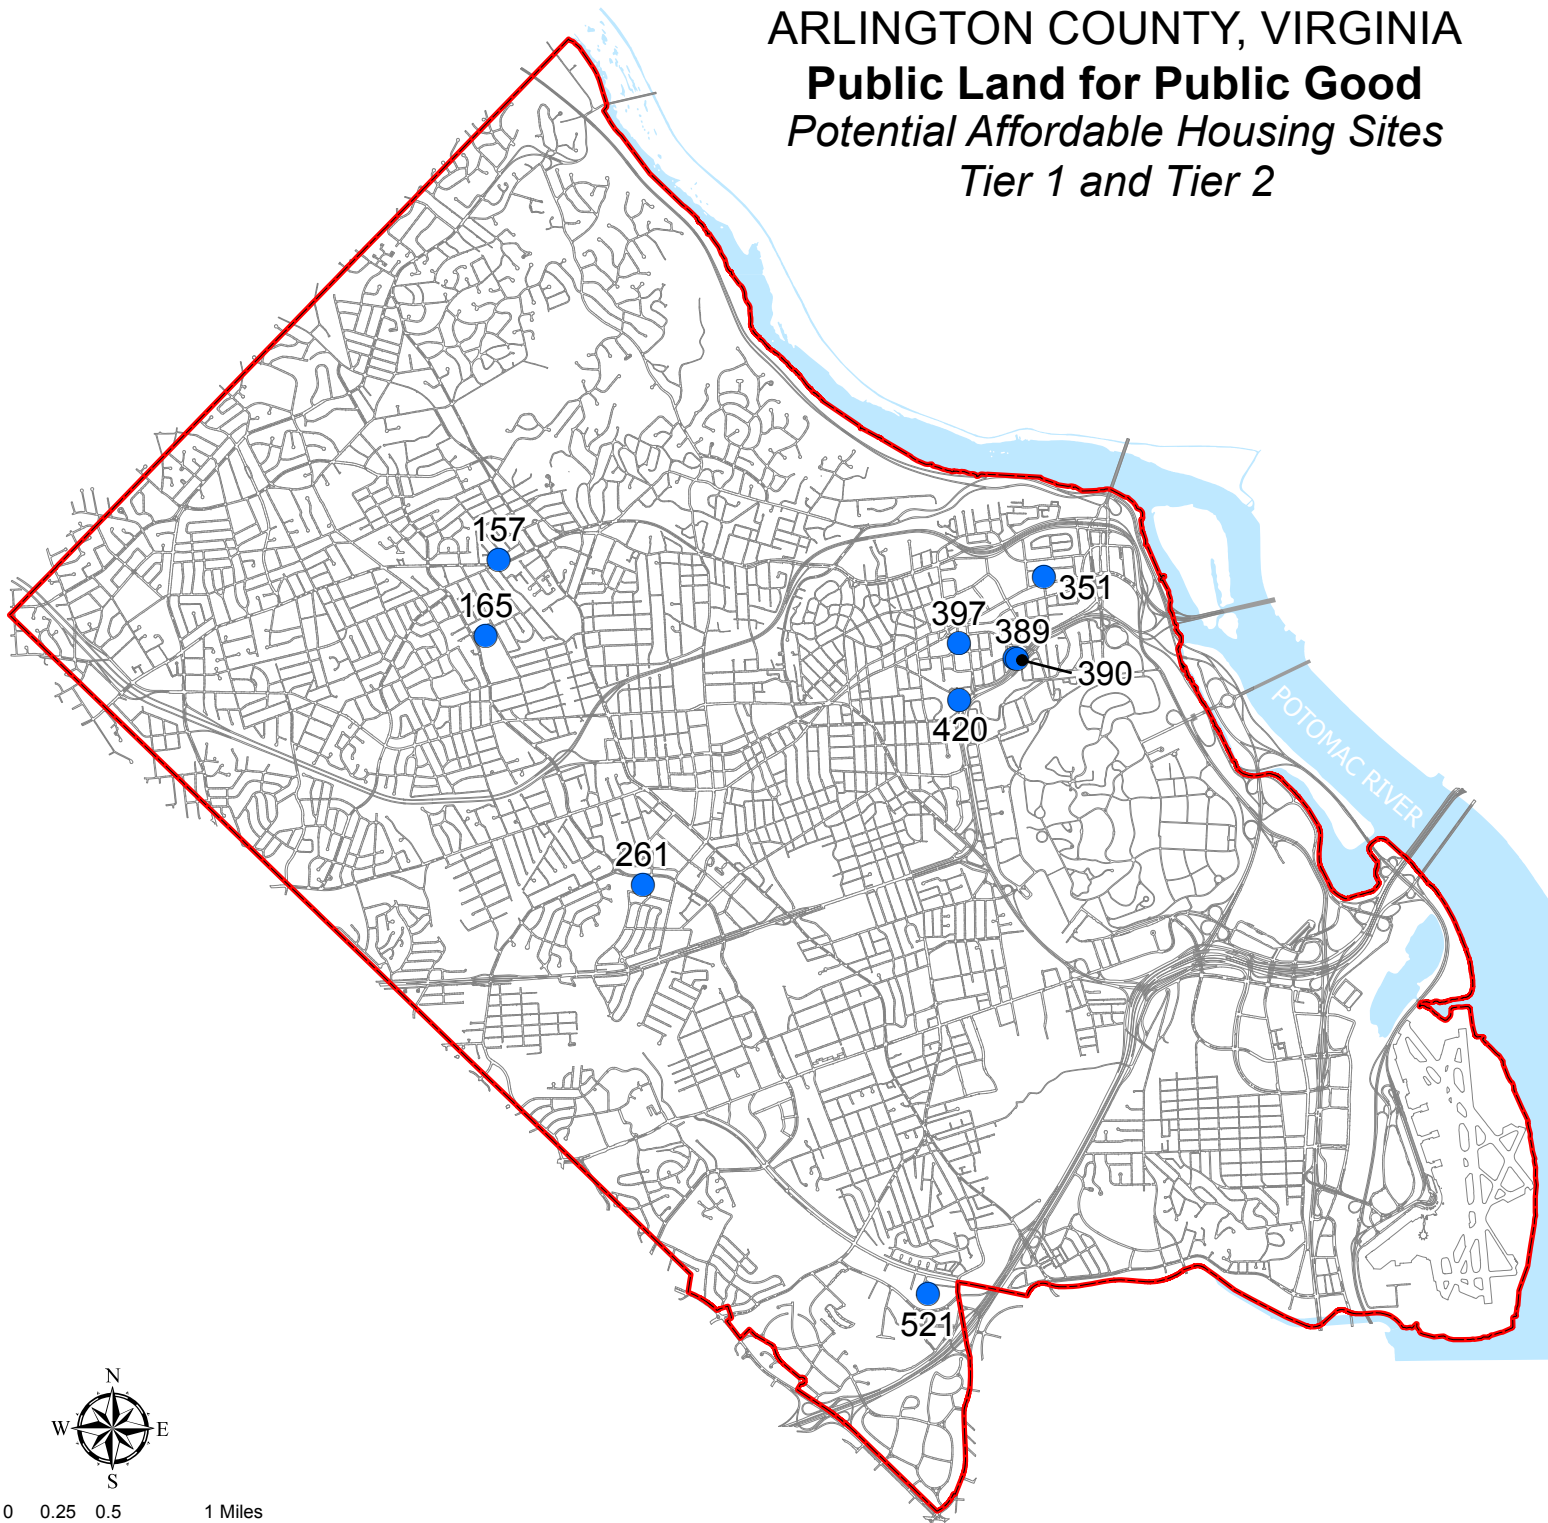

ARLINGTON COUNTY, VIRGINIA

Public Land for Public Good

Potential Affordable Housing Sites

Tier 1 and Tier 2

Legend

- Tier 1 and Tier 2 Sites

ID	DESCRIPTION	TIER
351	Rosslyn Highlands Park/Fire Station #10	1
397	Courthouse Square and Plaza	1
420	Lee Gardens North (Woodbury Park)	1
389, 390	Gables North Rolfe Street	1
157	Fire Station #8	2
165	Edison Complex	2
261	Lubber Run Park	2
521	Jennie Dean Playground + Additional Parcels	2

- County Line
- Roads

Map prepared by Arlington County GIS Mapping Center
Arlington County maintains this data for reference purposes only,
and shall not be construed as a legal document.
Map © 2014 Arlington County, VA

ARLINGTON
VIRGINIA