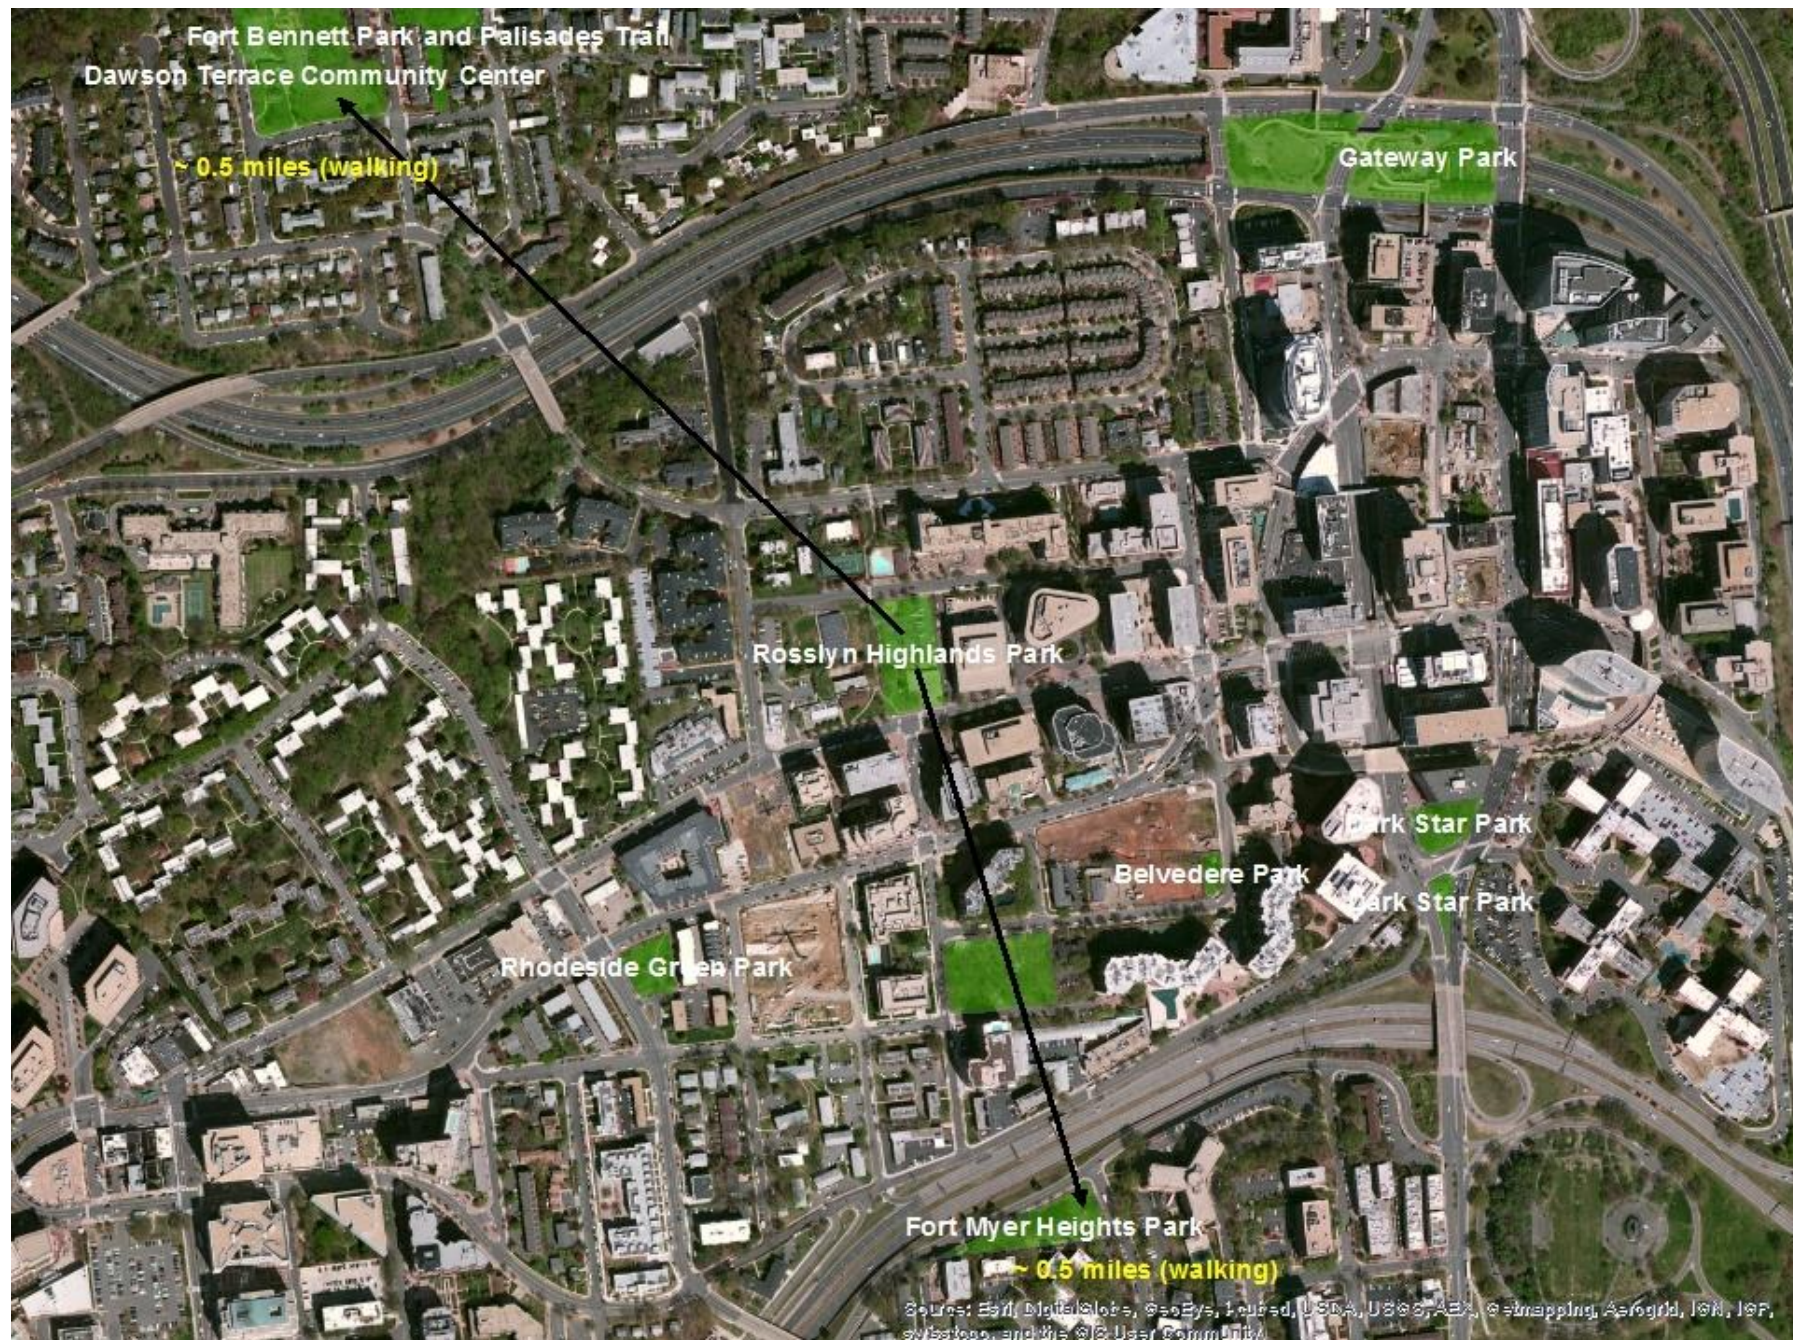

Park & Recreation Context

Nearest basketball courts and playgrounds to Rosslyn Highlands Park.