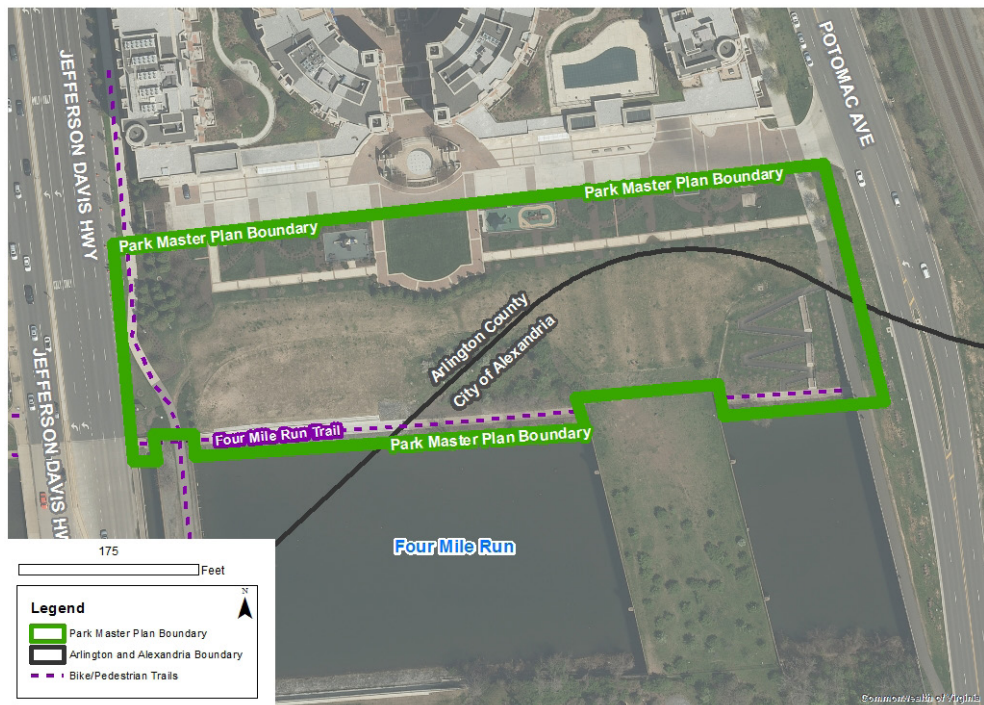

## Park Master Plan

Wednesday, February 22, 2017

7:00 - 9:30 p.m.

Gunston Middle School - Media Center/Library

2700 South Lang Street, Arlington, VA 22206

For more information, contact:

703-228-4825 or

bheim@arlingtonva.us

# WHAT FUTURE AMENITIES WOULD YOU LIKE IN THIS PARK?

Come to the first public meeting to help us design a Park Master Plan for South Park. The Park is located between Route 1 (Jefferson Davis Highway) and Potomac Avenue, and adjacent to Four Mile Run and the Four Mile Run Bike Trail.