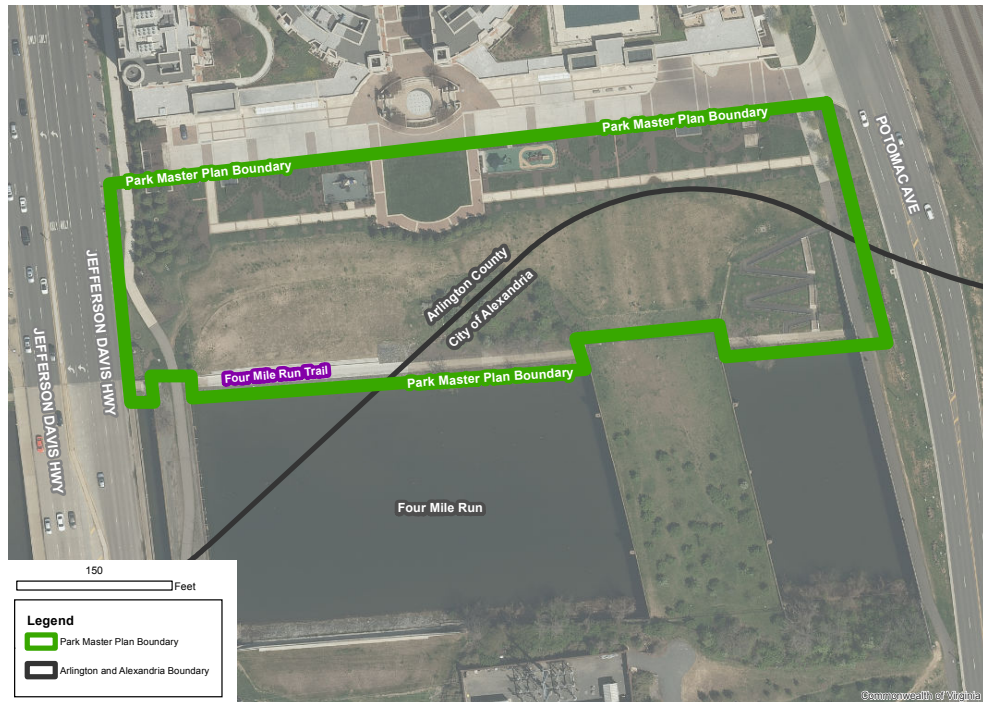

South Park at Potomac Yards

Park Master Plan

Wednesday, May 3, 2017

7:00 - 9:00 p.m.

Gunston **Community Center**

2700 South Lang Street, Arlington, VA 22206

For more information, contact:

703-228-4825 or

bheim@arlingtonva.us

HELP DESIGN THIS PARK

Come to the third public meeting to help us design a Park Master Plan for South Park. The Park is located between Route 1 (Jefferson Davis Highway) and Potomac Avenue, and adjacent to Four Mile Run and the Four Mile Run Bike Trail.

For more information go to www.parks.arlingtonva.us and search for "South Park at Potomac Yards"

DEPARTMENT OF PARKS
AND RECREATION