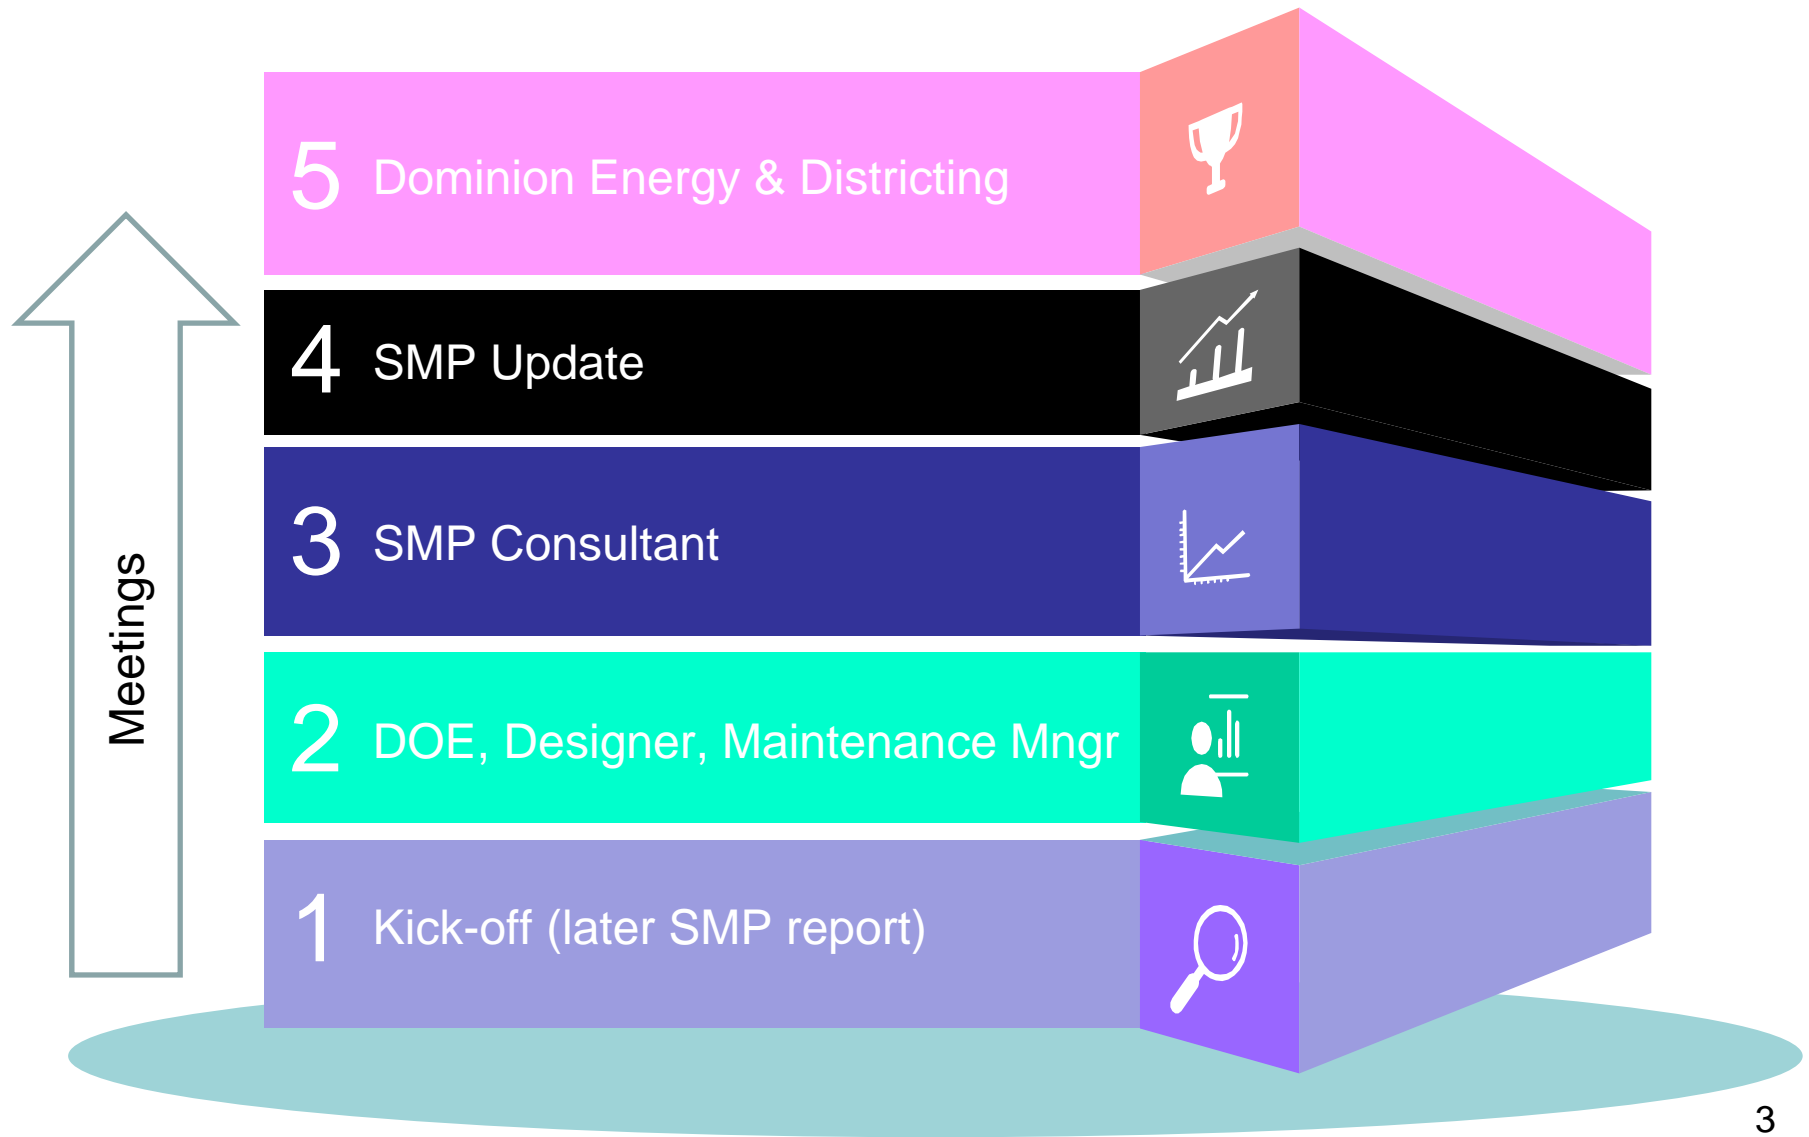

Streetlight Management Plan Field Demonstration Briefing

February 27, 2018

Agenda

- Overview of activities
- Field demonstration:
 - Product Summary
 - Kickoff
- Community engagement

Overview

SMP Timeline

RFI Timeline