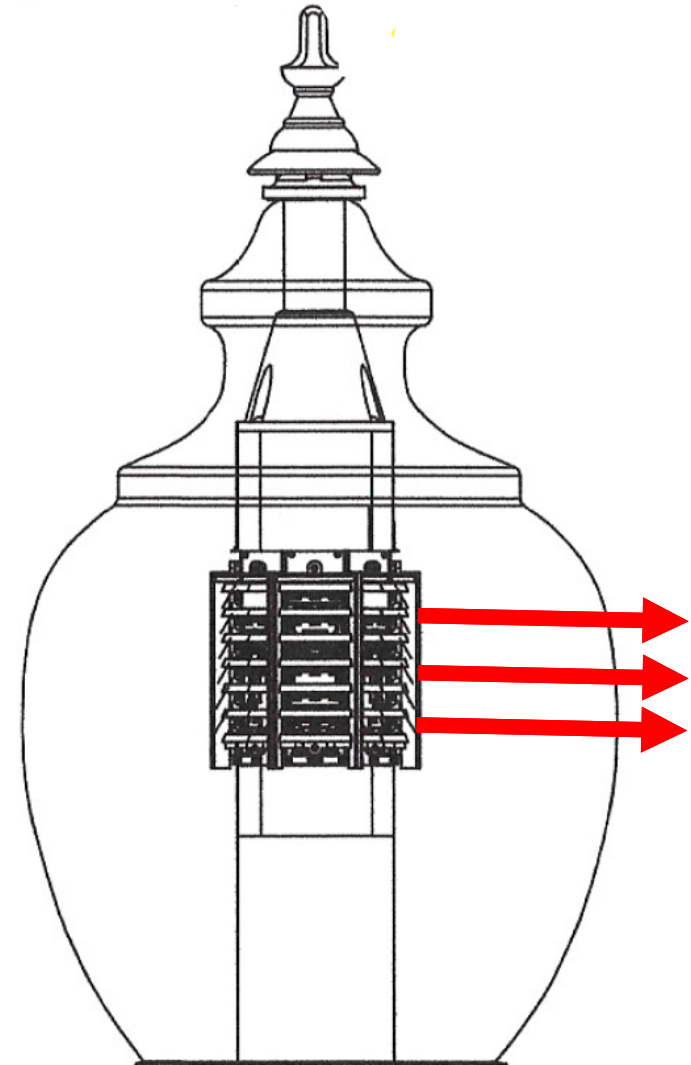

Most LED Luminaires