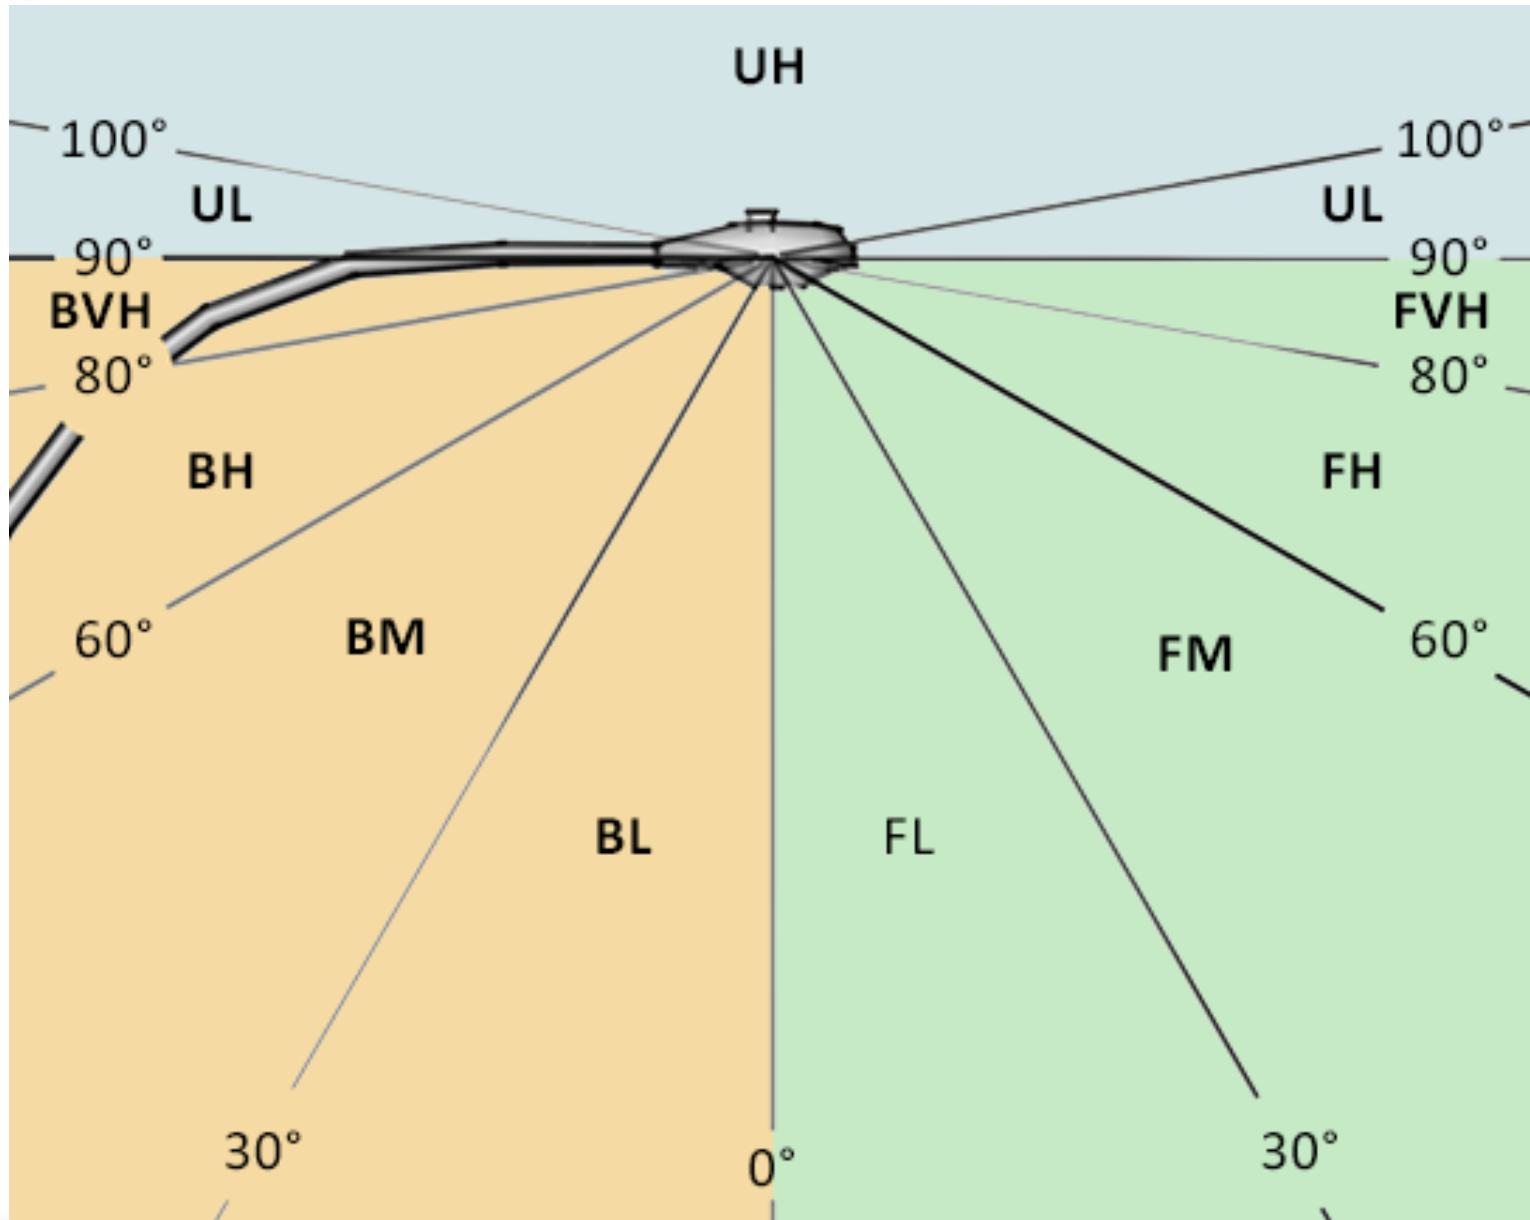

Application not approved

Color Temperature Tiers – I, II & III

*Fixture submissions not approved

Key Terms: Color Temperature Tiers

Key Terms: Uplight

Key Terms: Uplight

Current County LED Luminaire

Most LED Luminaires

Vendor A: Post-Top

Key Specifications			
Tier	I	II	III
Wattage	52.1w	47.5w	52.3w
Lumens per Watt	89	95	104
Color Temperature	2700K	3500K	4000K
Uplight Percentage	23.9% (UL- 5.3%, UH-18.6%)		

Vendor C: Post-Top