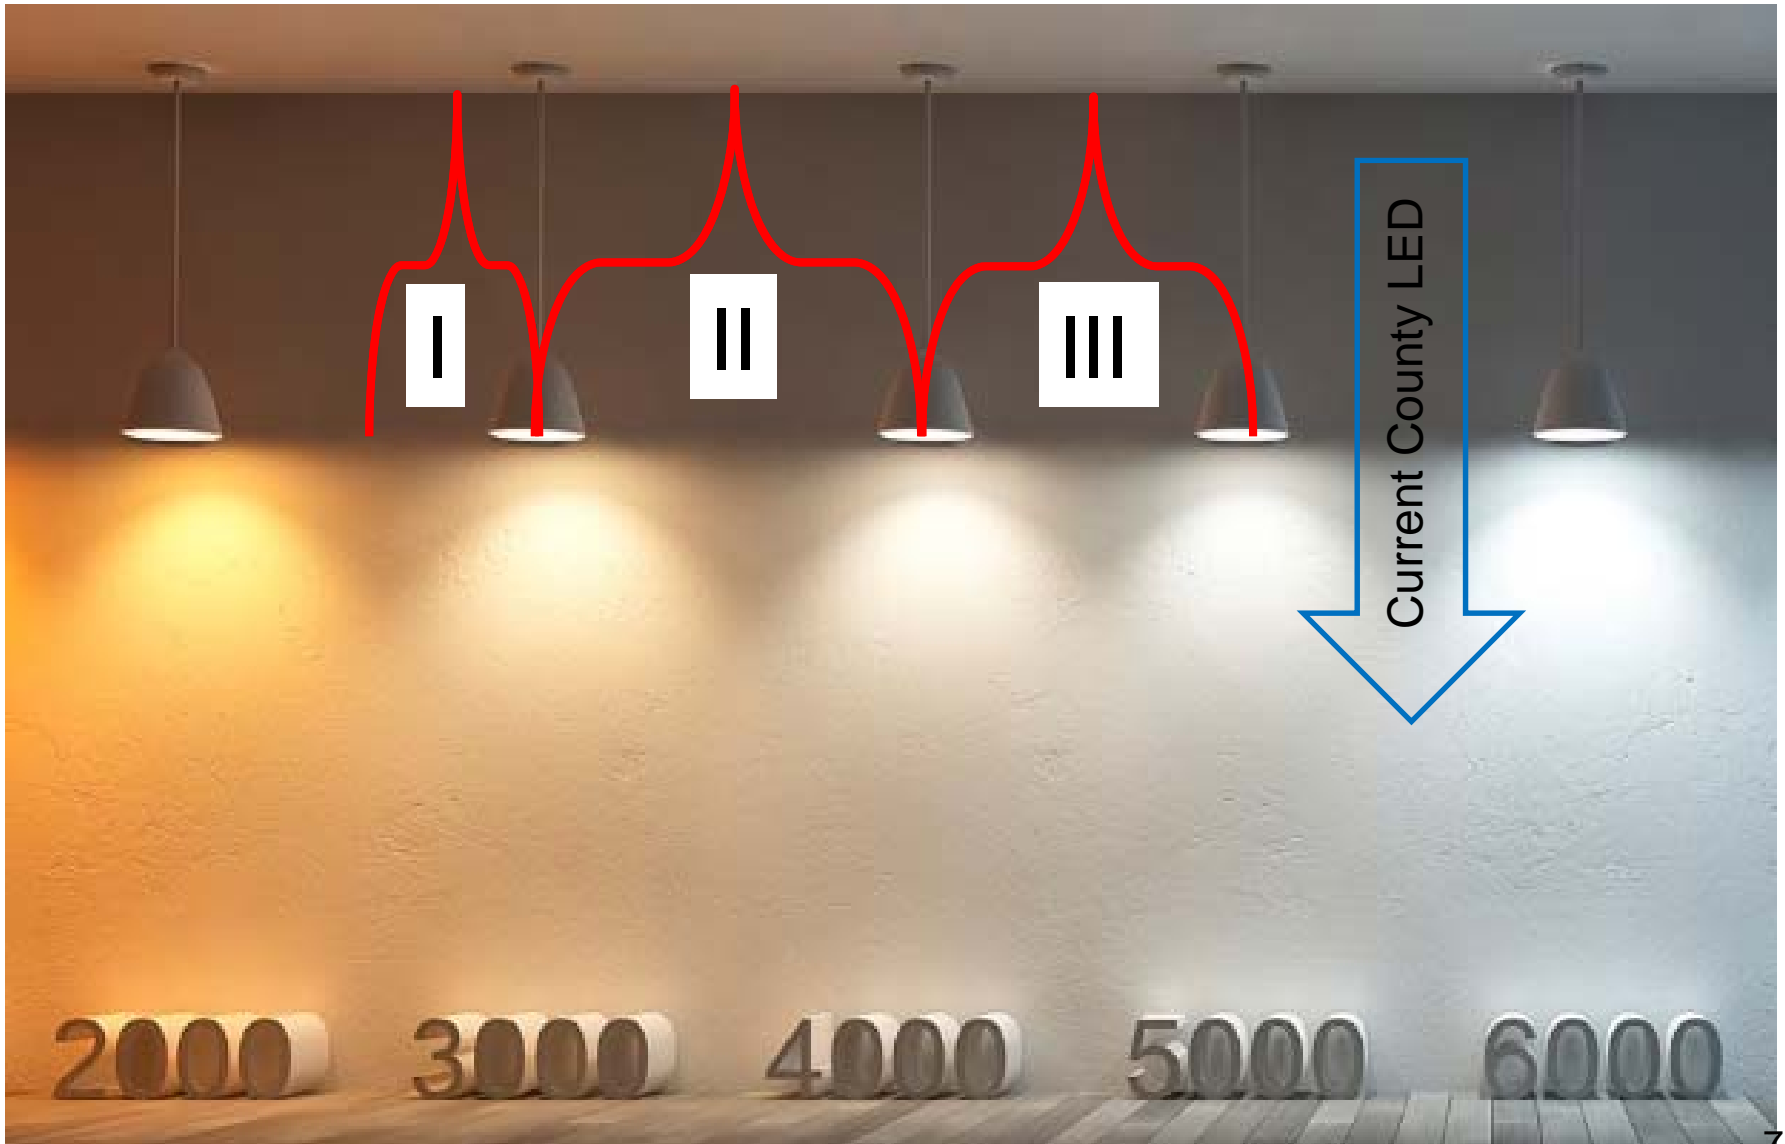

Key Terms: Color Temperature Tiers