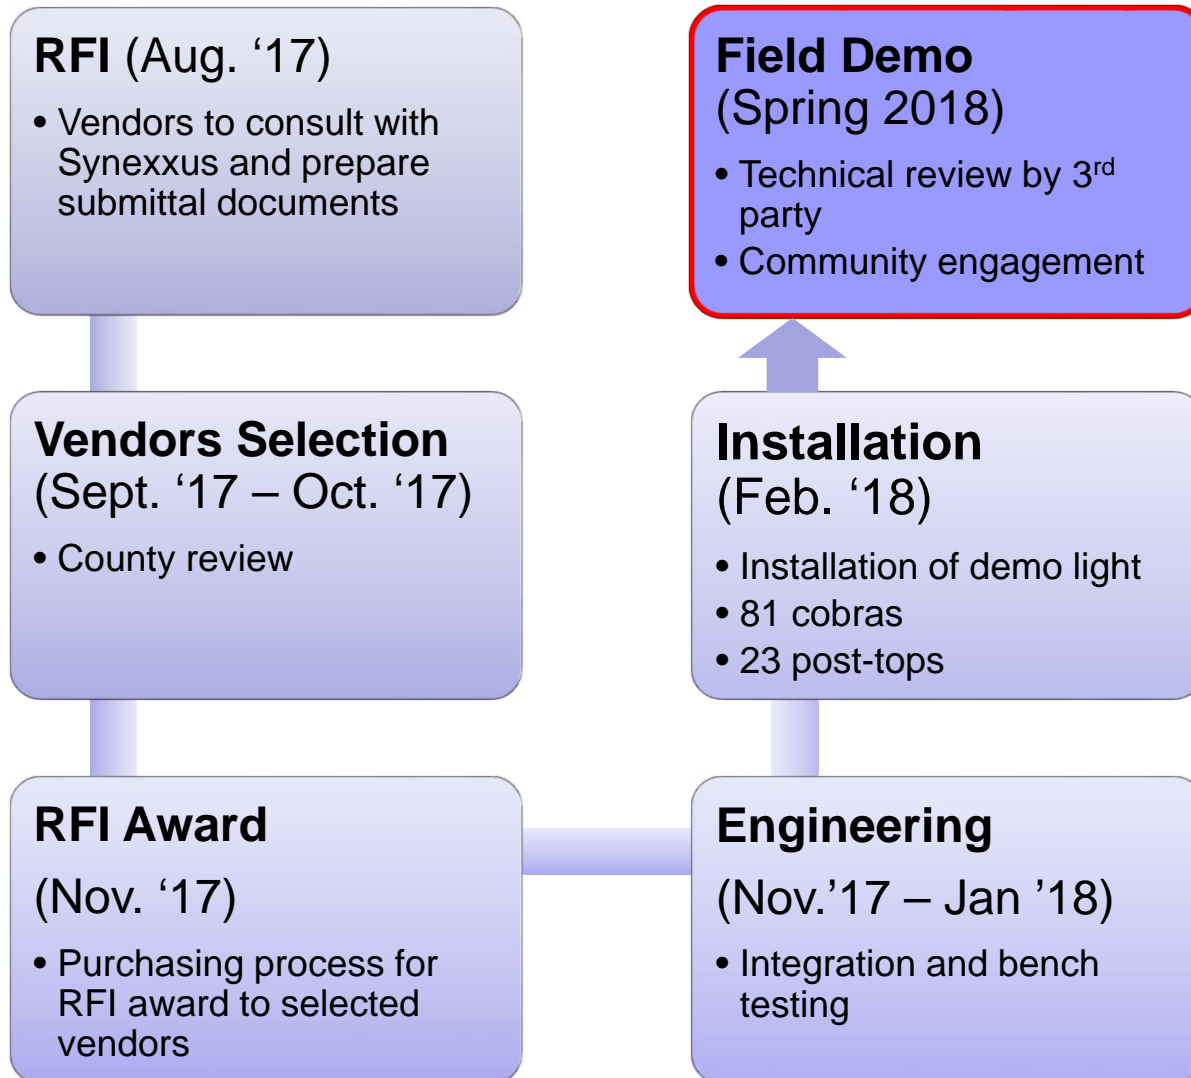

Streetlight Management Plan Field Demonstration Briefing

February 27, 2018

Agenda

- Overview of activities
- Field demonstration:
 - Product Summary
 - Kickoff
- Community engagement

Overview

SMP Timeline

RFI Timeline

Streetlight Demo Locations

Streetlight Demo Locations

Streetlight Demo Locations

Spring 2018 Demo:

- Spring kick-off event
- Self-guided tour

WE WANT TO
HEAR FROM YOU!

Community Input:

- **Short-form Survey Monkey**