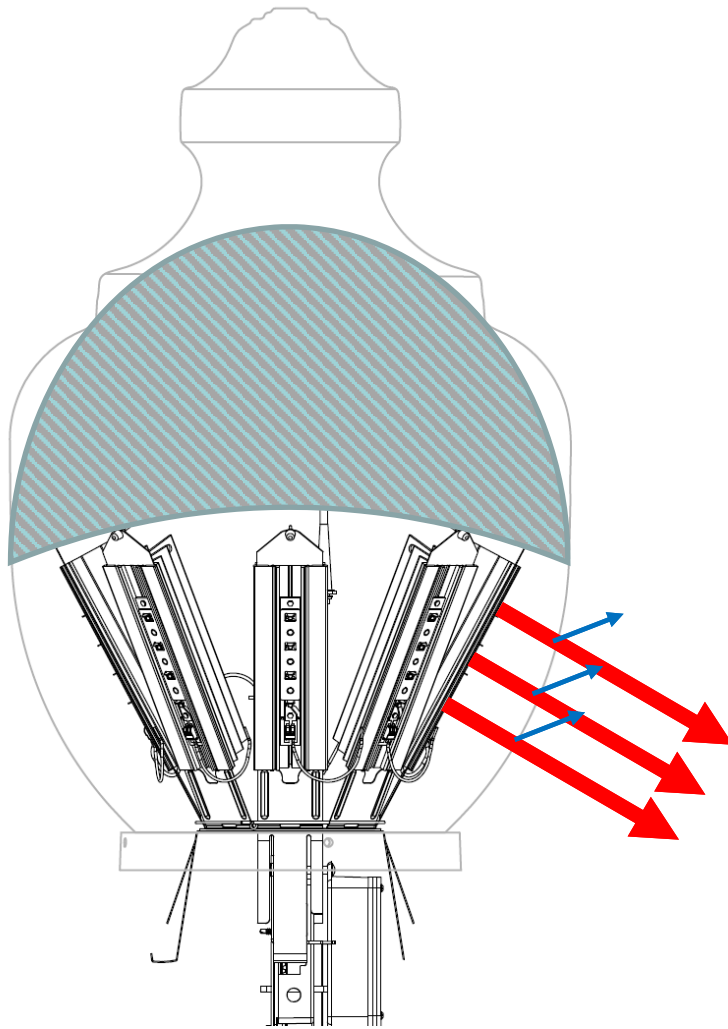

Key Terms: Uplight

Current County LED Luminaire