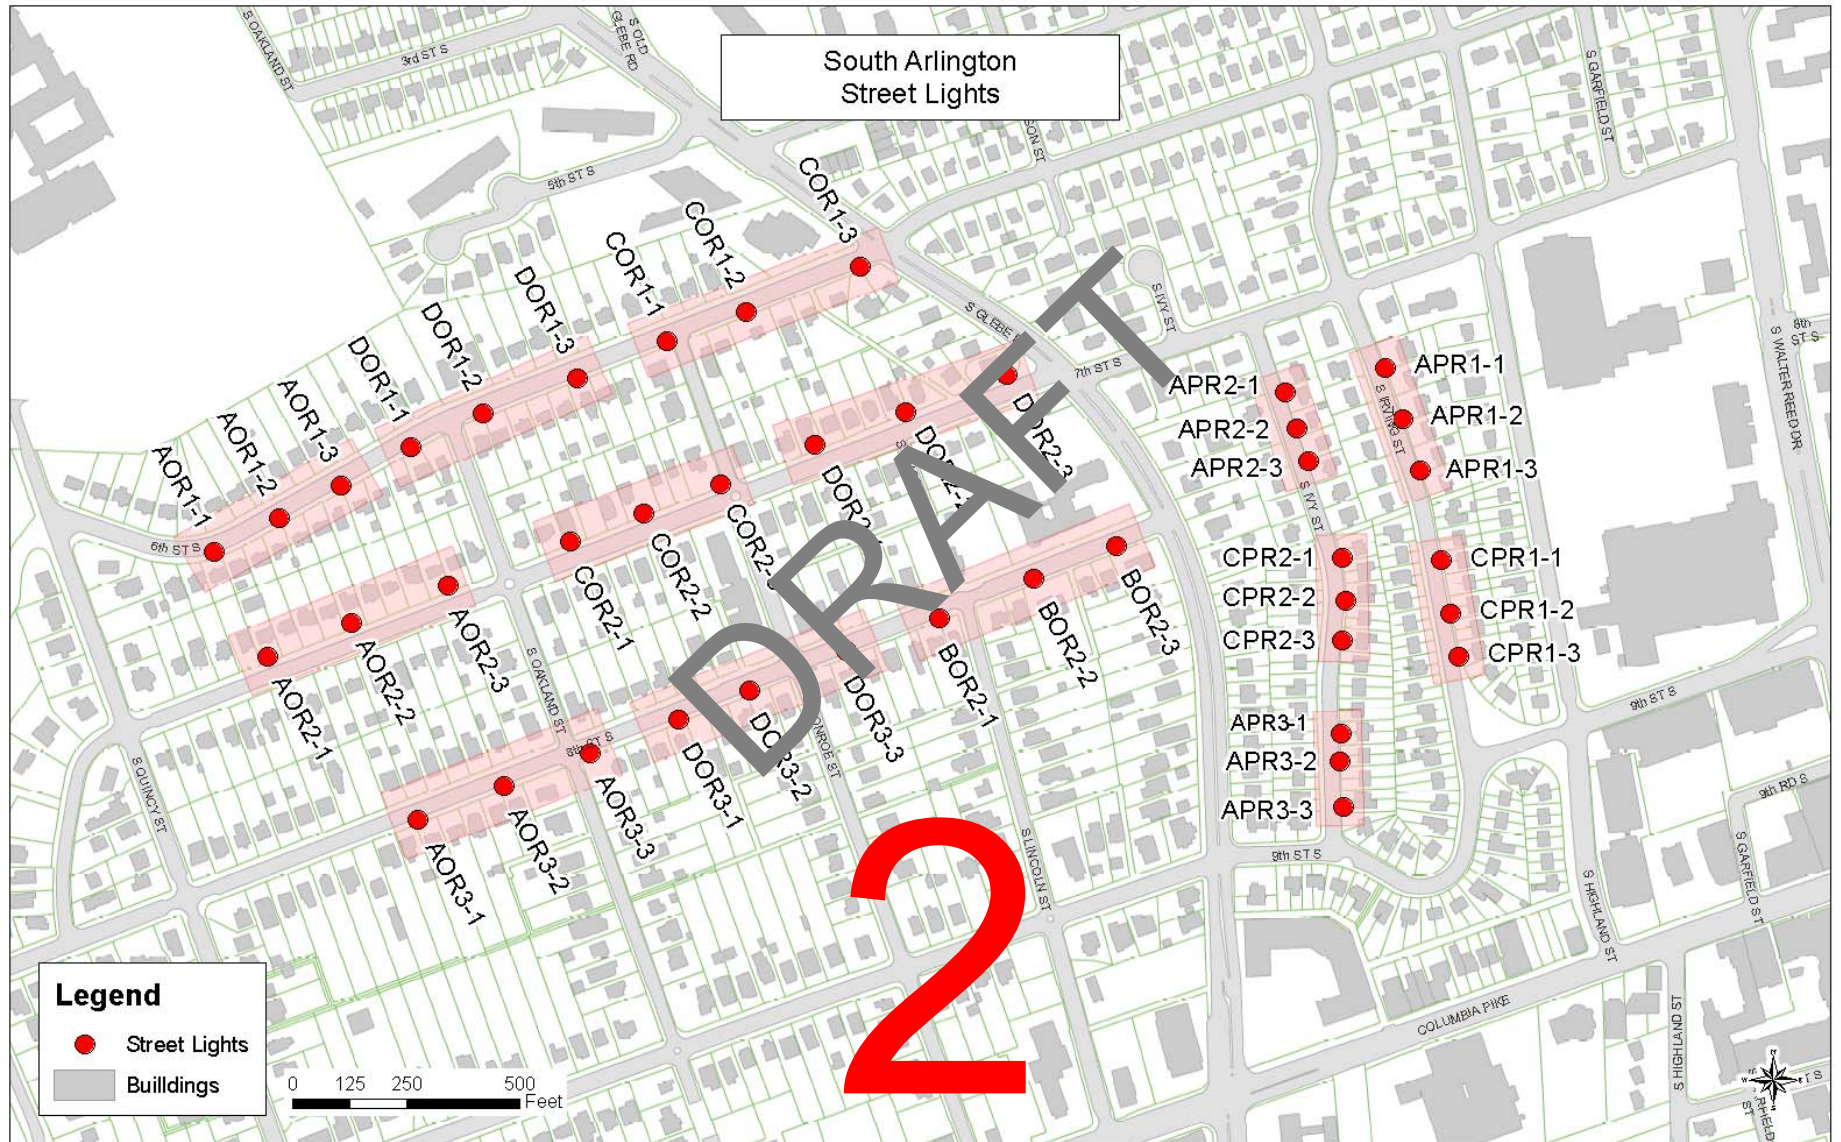

Streetlight Demo Locations

Streetlight Demo Locations

Streetlight Demo Locations

Spring 2018 Demo:

- Spring kick-off event
- Self-guided tour

WE WANT TO
HEAR FROM YOU!

Community Input:

- **Short-form Survey Monkey**