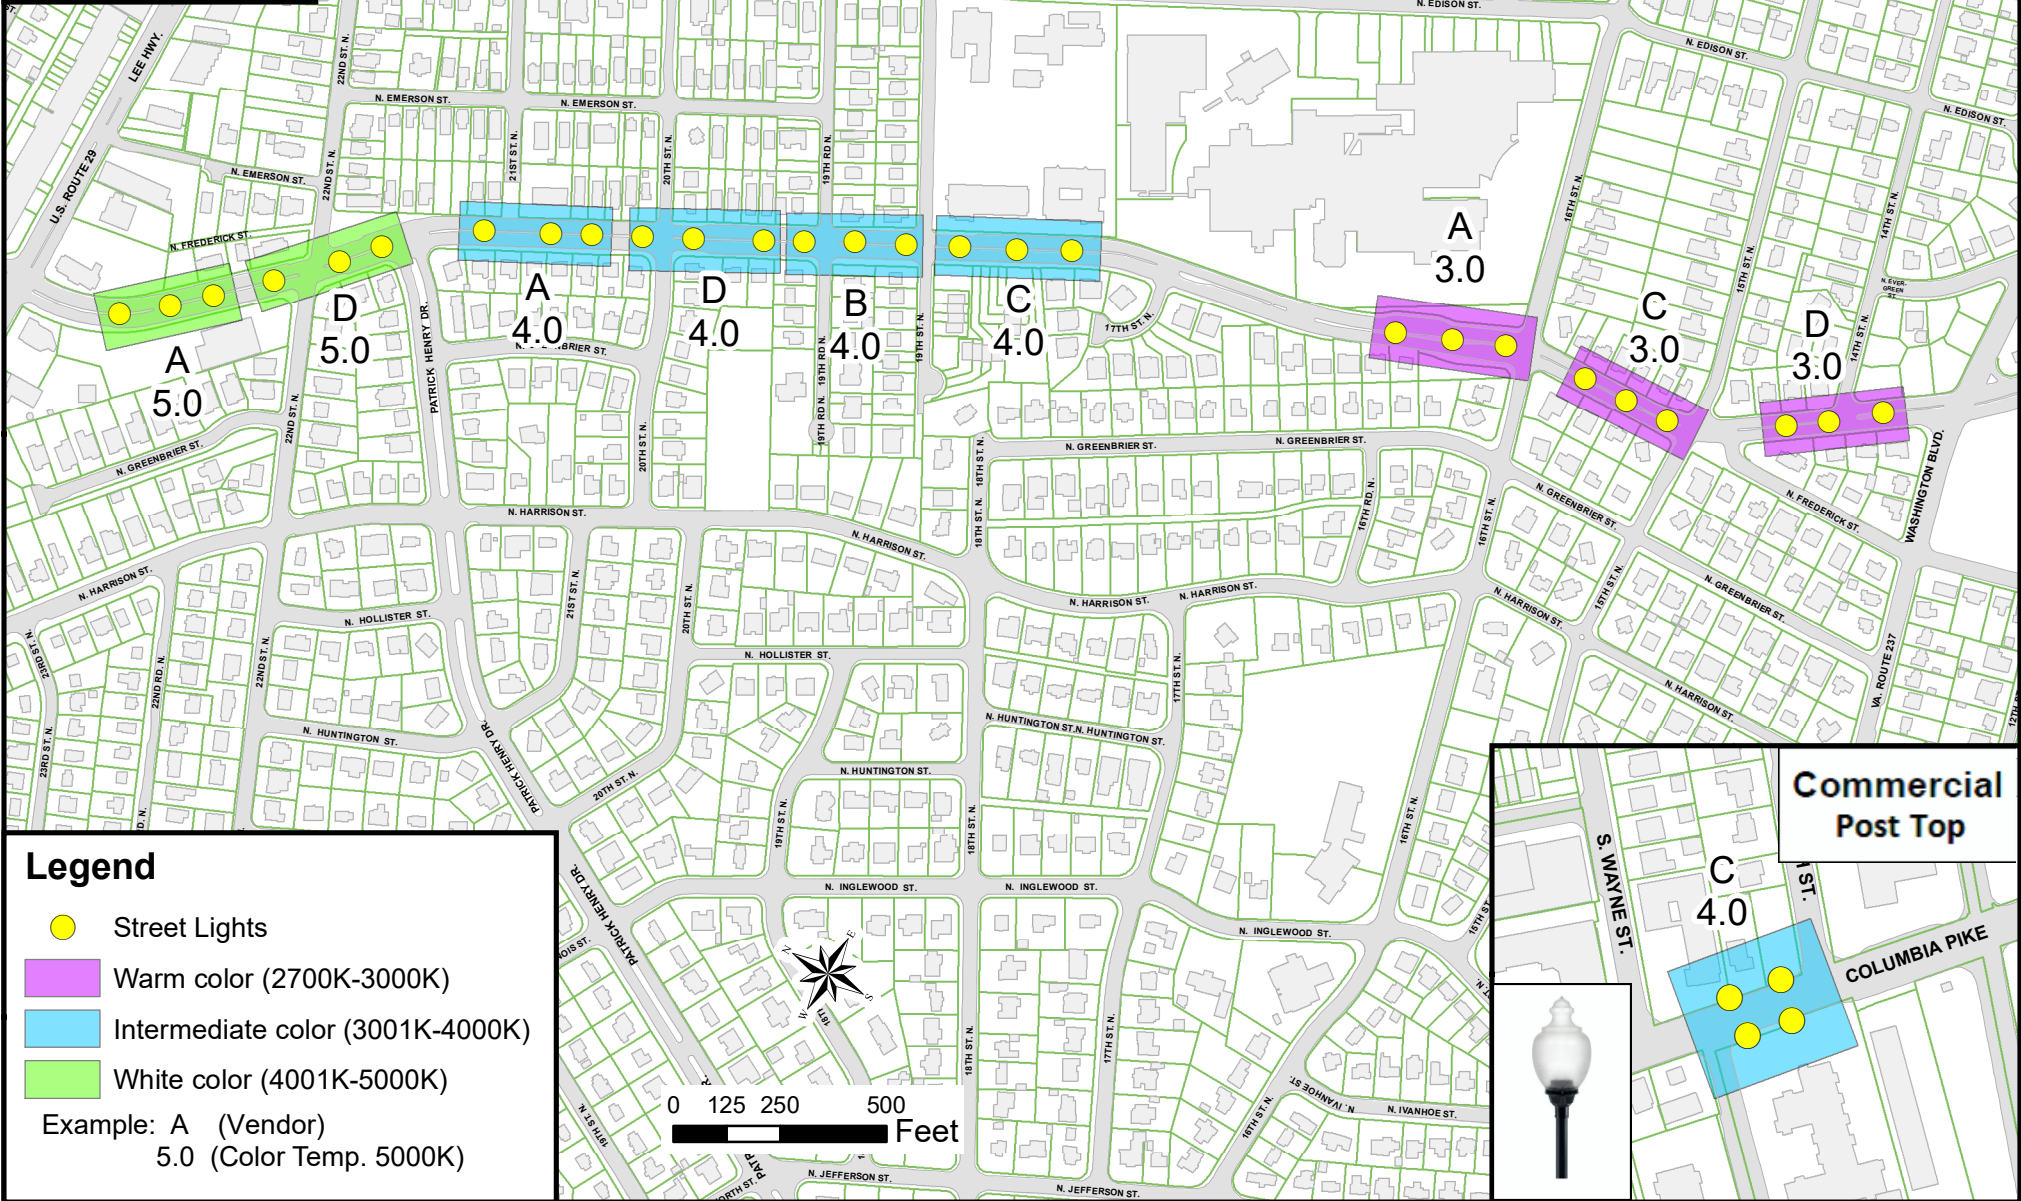

Exhibit A - LED Field Demonstration: Commercial

**Commercial
Cobra**

Legend

- Street Lights
- Warm color (2700K-3000K)
- Intermediate color (3001K-4000K)
- White color (4001K-5000K)

Example: A (Vendor)
5.0 (Color Temp. 5000K)

**Commercial
Post Top**